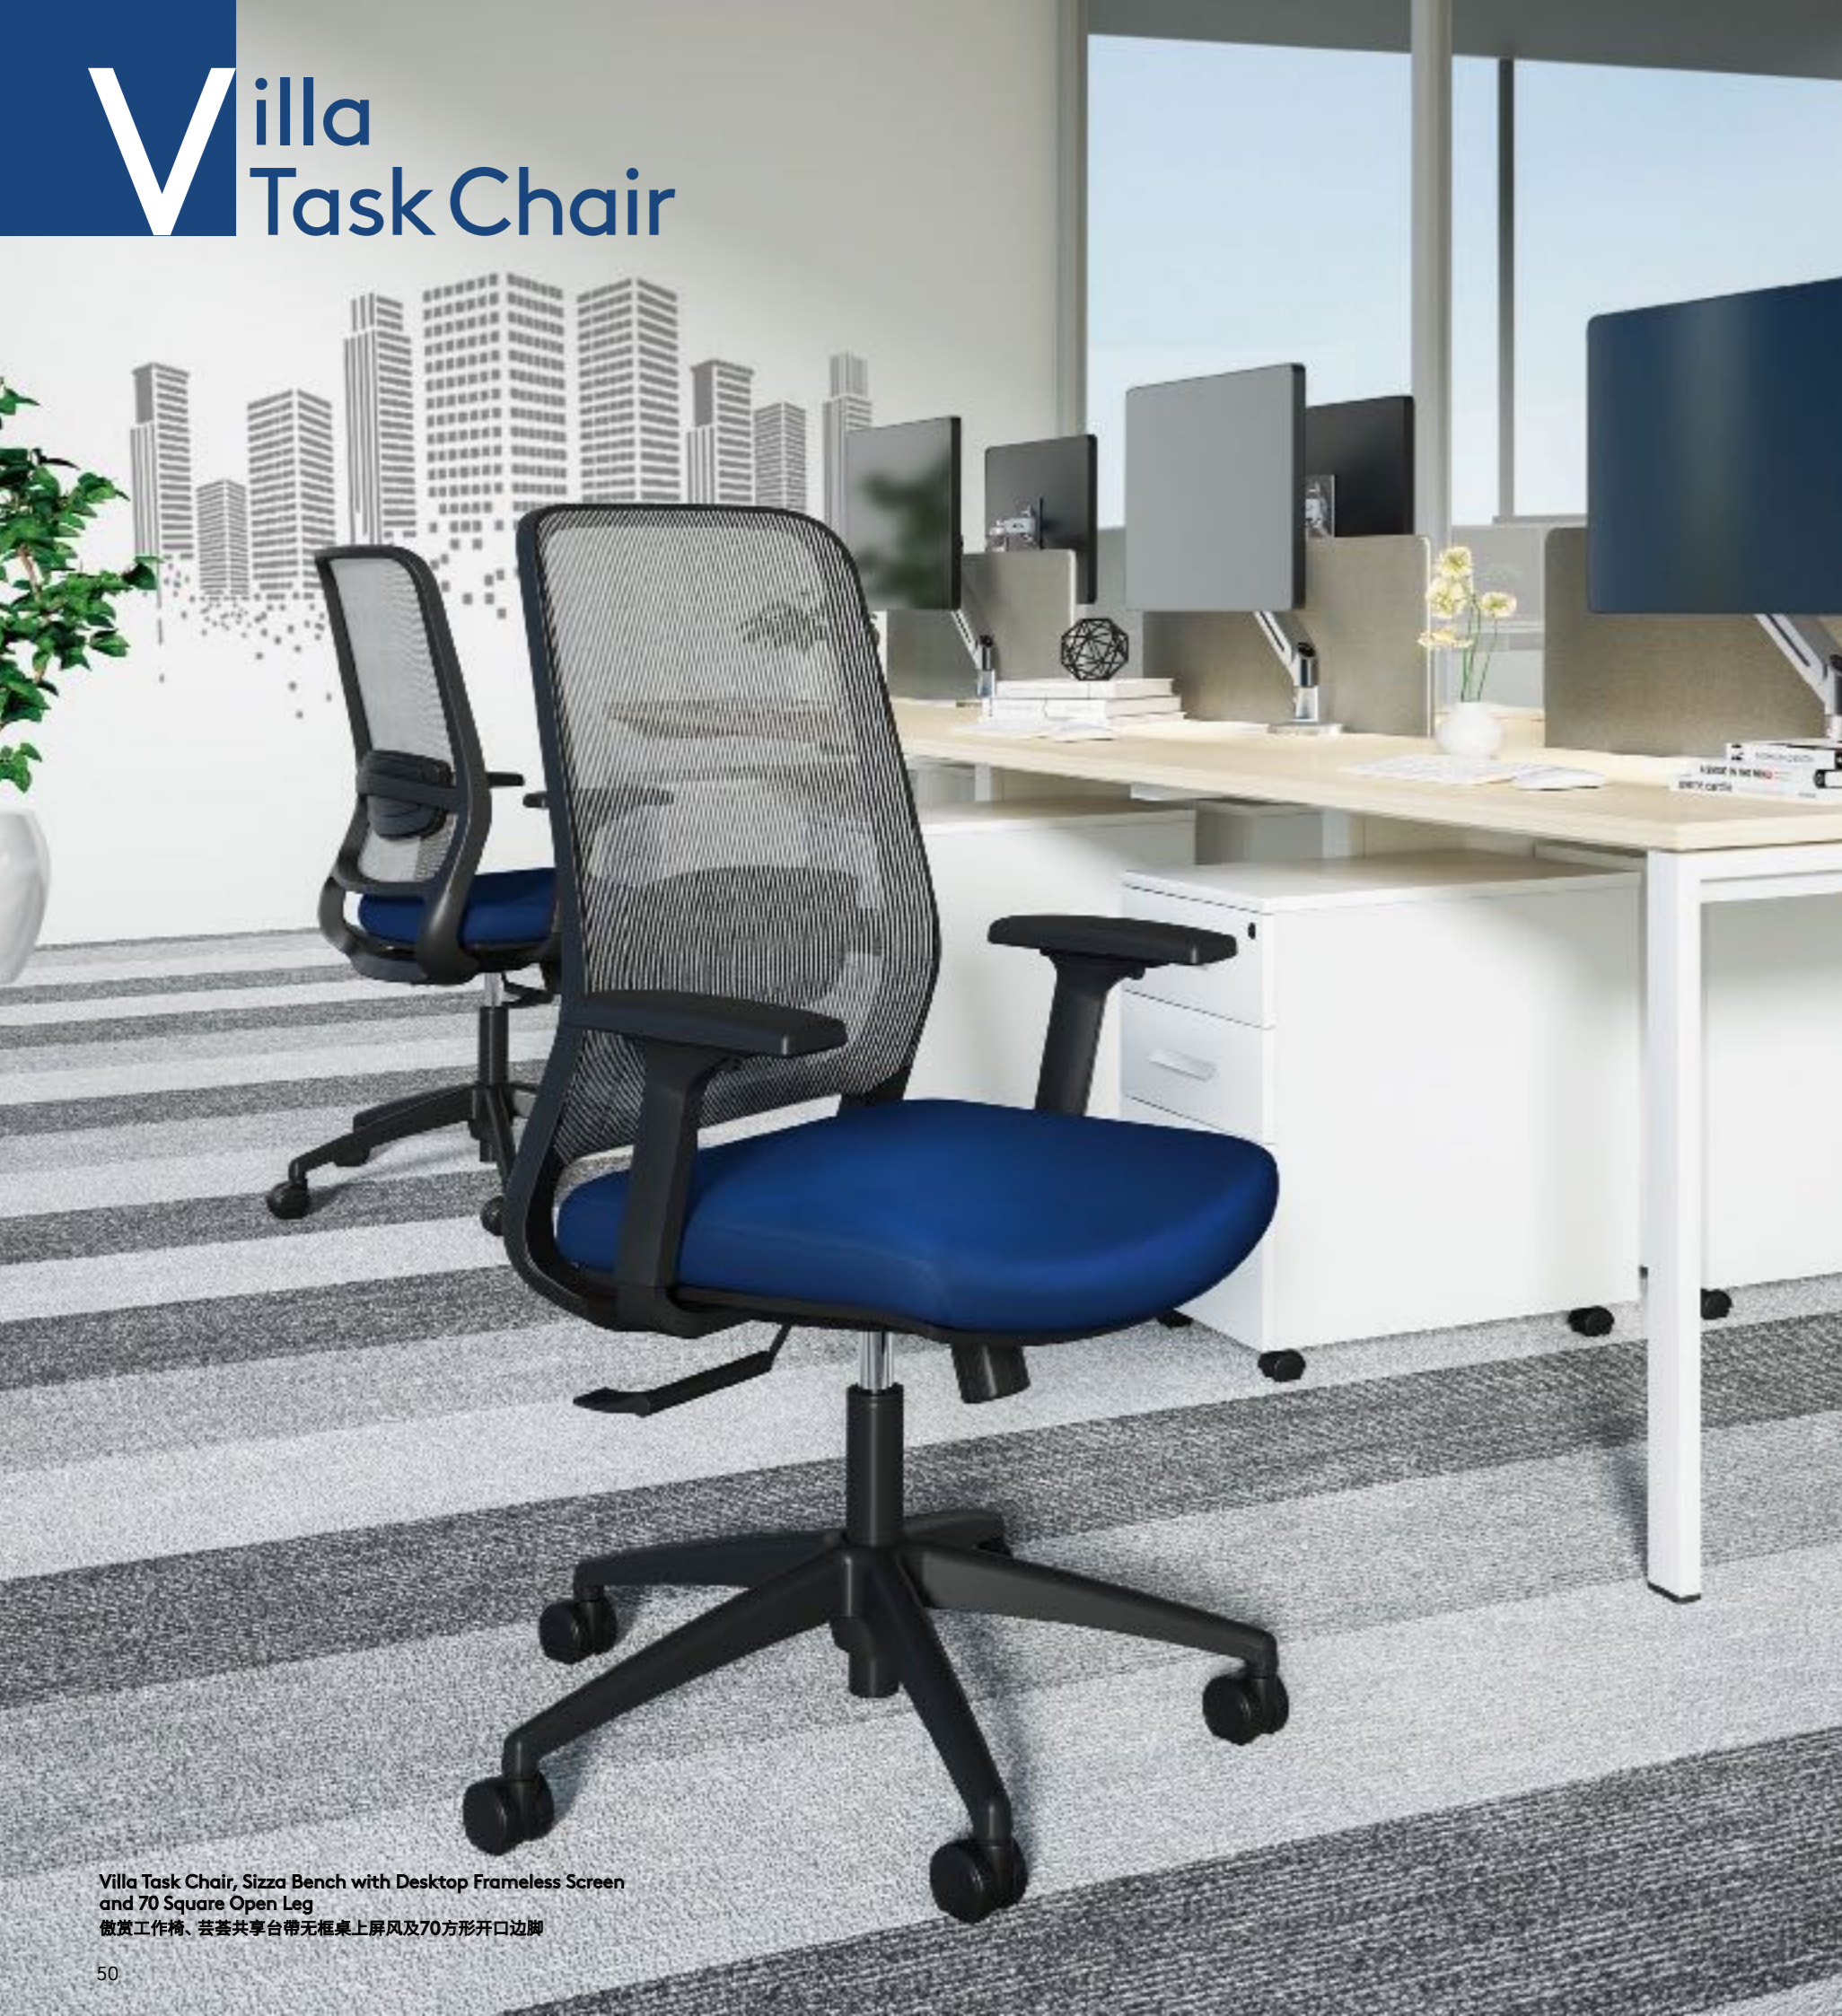

Villa Task Chair

Supreme Comfort and Alluring Design

舒适诱人 卓尔不凡

Comfort is key for the Villa task chair, through its blend of soft furnishings, supportive design and effortless style. The chair's ergonomic design presents elegant details to keep office workers forever fulfilled.

傲赏工作椅融合了办公家具的温婉雅致，腰部支撑设计和简便操作等特点，使座感的舒适性出类拔萃。座椅的人体工学设计呈现出雅致考究的细节，能长期满足员工的工作需求。

Villa Task Chair, Sizza Bench with Desktop Frameless Screen and 70 Square Open Leg
傲赏工作椅、芸荟共享台带无框桌上屏风及70方形开口边脚