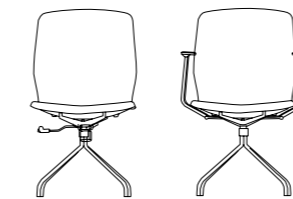

Multi-purpose Chair, 4-star Leg
多用途座椅带四星脚

Armrest 扶手 w/ or w/o Armrest
带扶手 / 不带扶手
Frame Color 框架颜色 Black
黑色
Height 椅高 900mm
Depth 椅深 470mm
Width 椅阔 470mm (w/o Armrest 不带扶手)
560mm (w/Armrest 带扶手)
Seating Height 座高 480mm
Seating Depth 座深 450mm
Seating Width 座阔 470mm