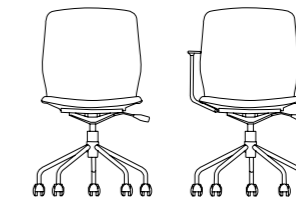

Multi-purpose Chair, 5-star Leg with Castors
多用途座椅带五星脚轮

Armrest 扶手 w/ or w/o Armrest
带扶手 / 不带扶手
Frame Color 框架颜色 Black
黑色
Height 椅高 890mm - 950mm
Depth 椅深 470mm
Width 椅阔 470mm (w/o Armrest 不带扶手)
560mm (w/Armrest 带扶手)
Seating Height 座高 460mm - 520mm
Seating Depth 座深 450mm
Seating Width 座阔 470mm