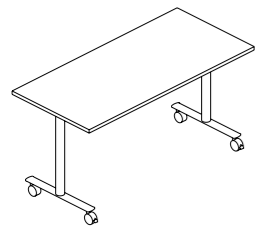

Venus Training Table 傲悦培训桌

Foldable Training Table with Castors
可折叠培训台带脚轮
W: 1200, 1400, 1500, 1600
D: 600, 700
H: 755