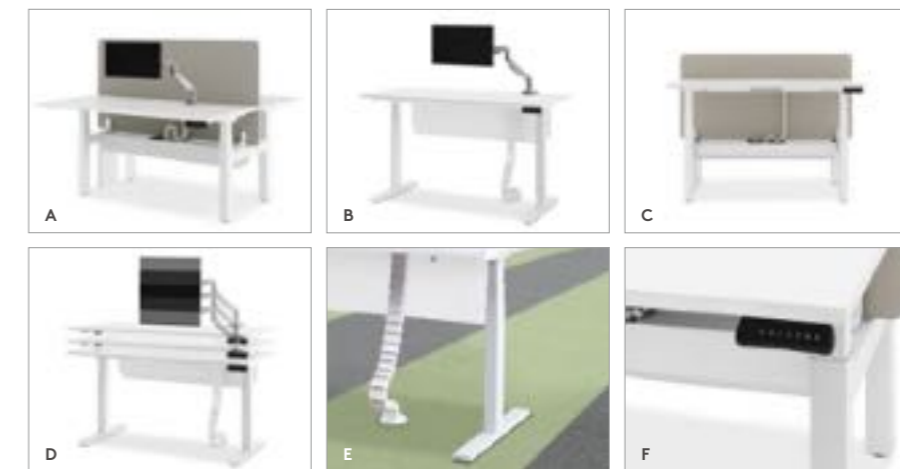

## Perfectly Match Your Workspaces

完美搭配 协作交融

Functionality and smooth ergonomic design combine, with the Sizza height-adjustable rectangular desk. Height-adjustable to easily alternate between seated and standing, it ensures you're always active, engaged and productive, its freestanding form furnishing easily with the complementary Sizza panel.

糅合了人体工学的设计兼备功能性和流畅性，芸荟方形升降直台，能让您轻松切换办公形态，或坐或站，使您保持积极的状态投入工作，从而提升生产力。独立的方形升降台还可搭配芸荟屏风使用，实现和谐互补的办公环境。

Sizza Height-Adjustable Desk (HAD) Cable Management  
Clean, Tidy and Tech-friendly

芸荟升降台走线管理  
干净整洁与高科技的完美结合

Sizza Height-adjustable Desk (HAD) Application

芸荟升降台应用

- A. Height-adjustable Double Bench  
双边升降共享台
- B. Height-adjustable Rectangular Desk  
方形升降直台

Height-adjustable Desk Screen

升降台桌上屏风

- C. Frameless Fixed Screen  
无框扞布固定屏风