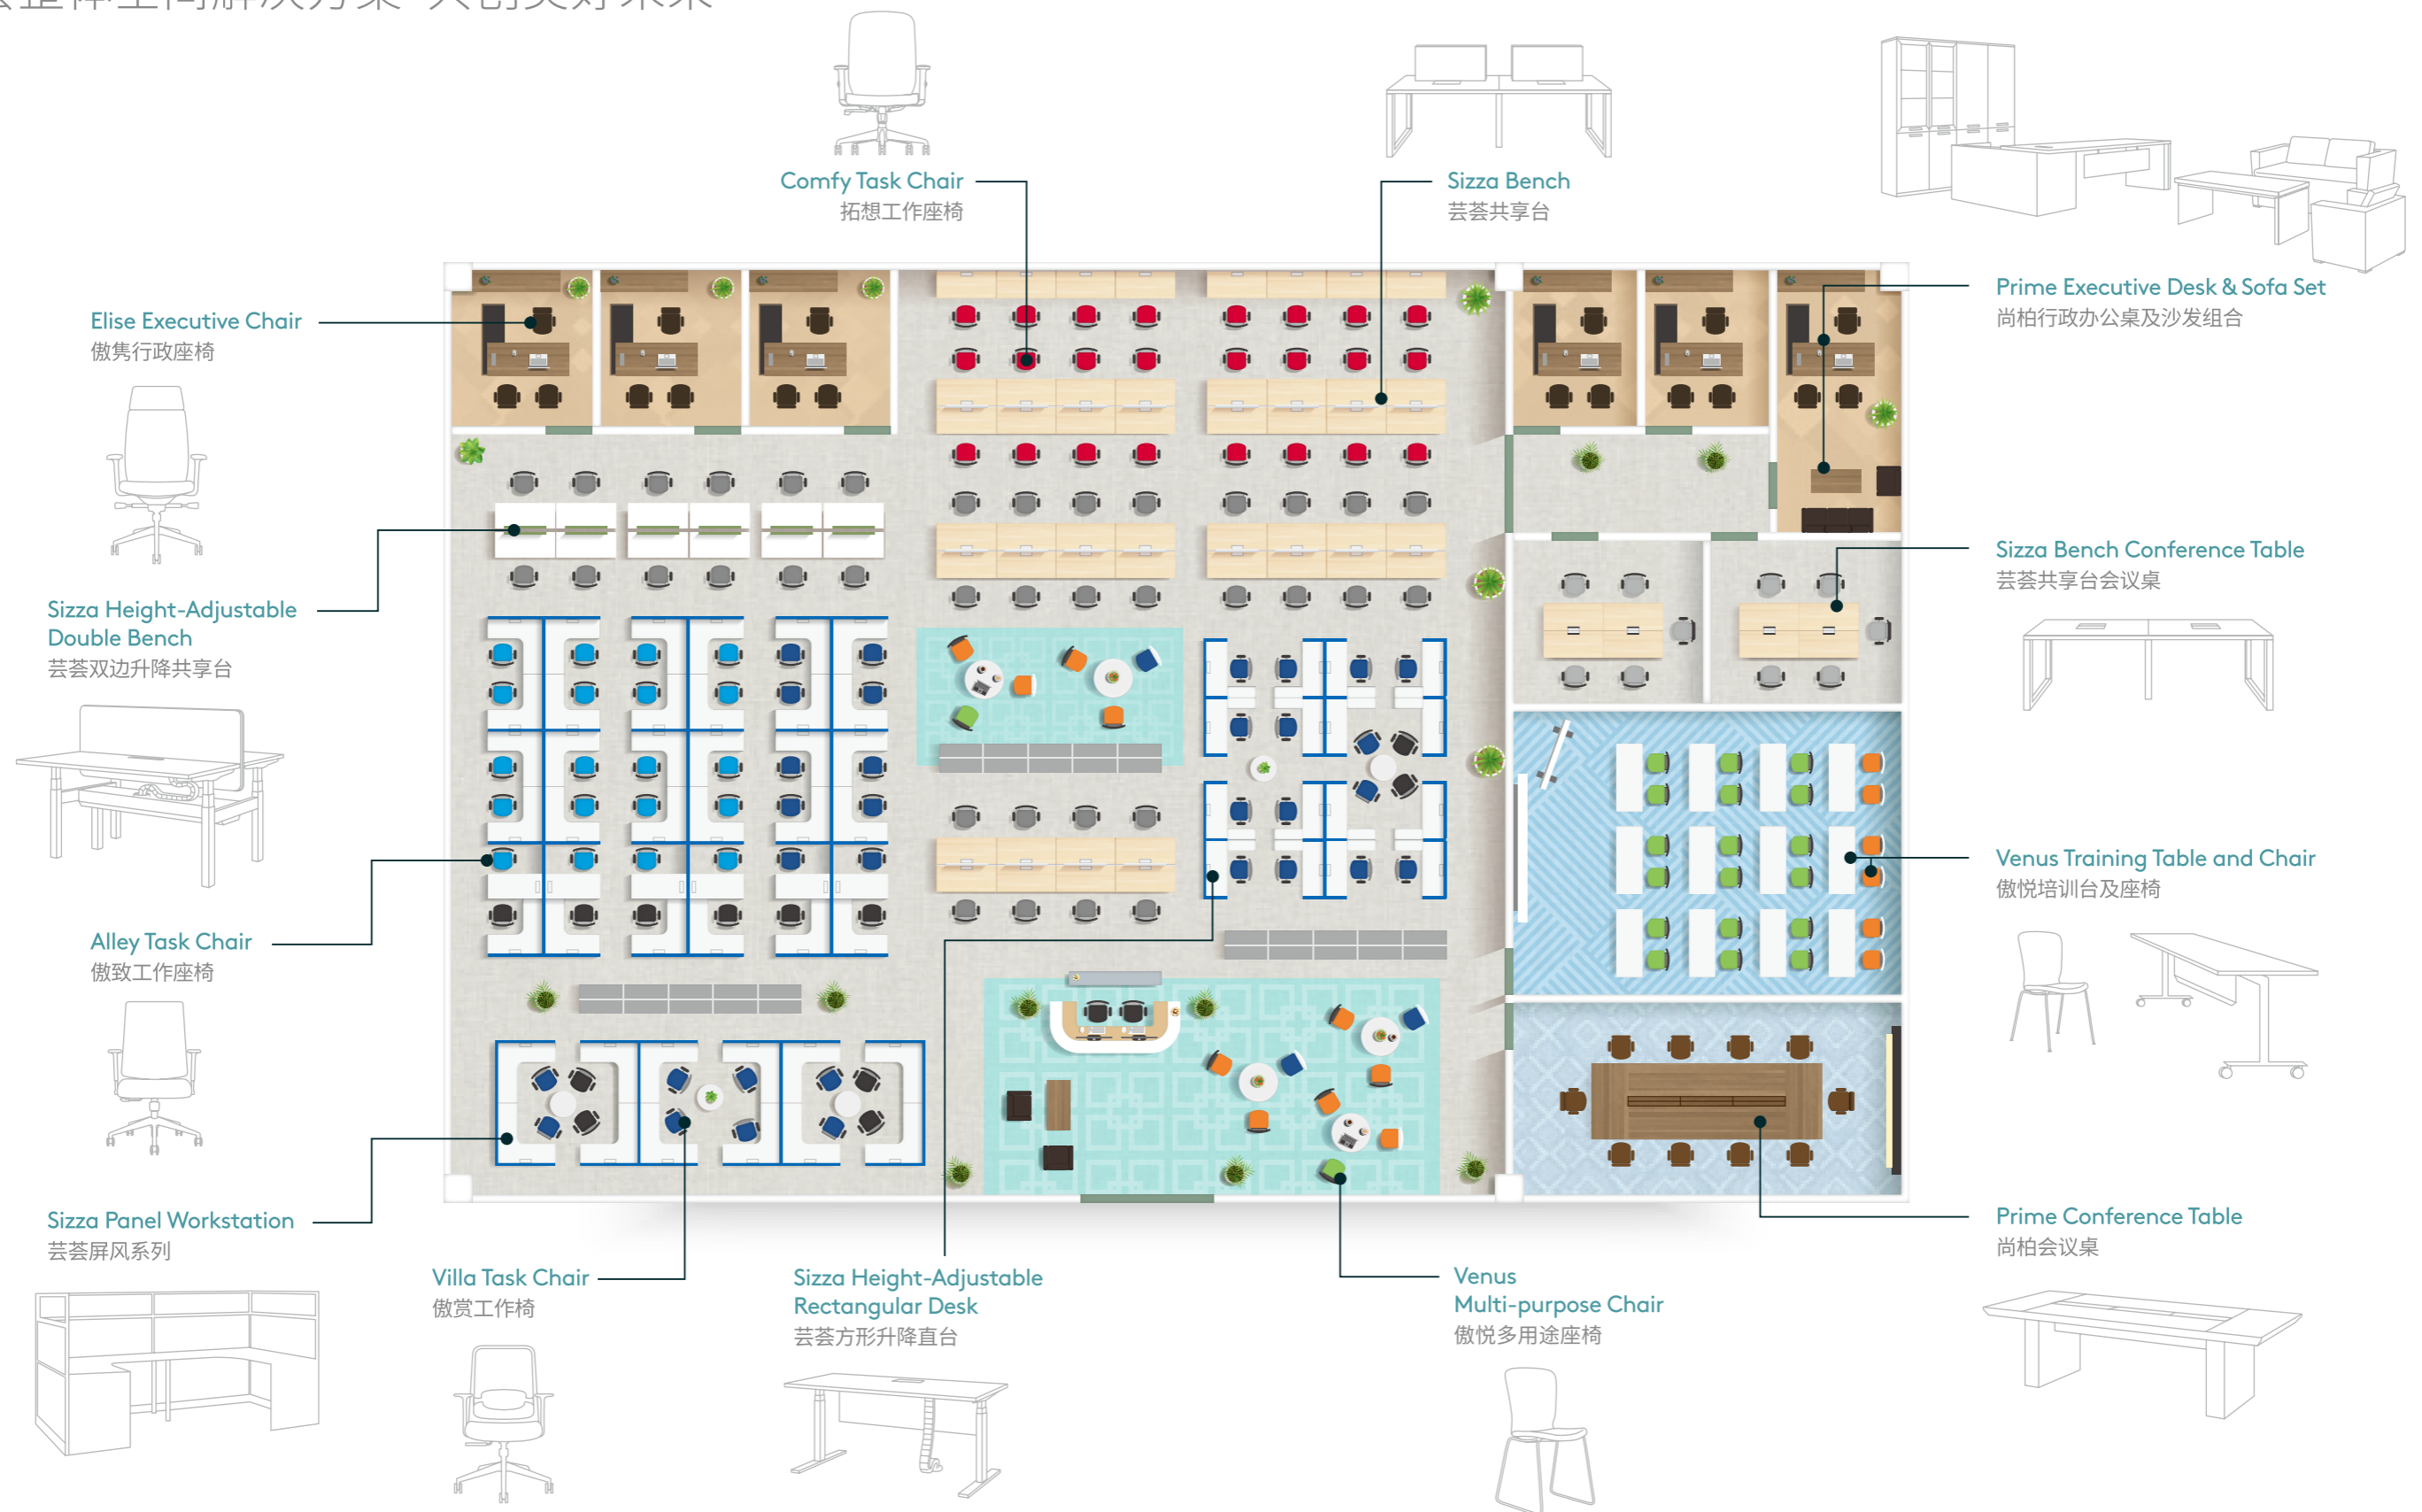

## Designed for Integrated Workspaces Solution

兼容并蓄 应用而生

芸荟整体空间解决方案

Thoughtfully designed and absolutely flexible, the Sizza office space system adapts easily to the ever-changing needs of contemporary workplaces. Featuring benching, panels, height-adjustable desks, executive desks, storage, task seating, training tables, and multi-purpose seating, the integrated workspaces solution easily adapts to all working styles, from individual workstations to collaborative teams. Quality and affordability combine, for an aesthetically pleasing total solution.

芸荟办公空间系统融集空间的整体缜密设计和灵活重组于一体，从而满足现代温馨闲适以及日新月异的多变办公空间需求。全系列汇集了共享台、屏风系统、升降台、行政办公桌，文件柜，工作椅，培训台和多用途座椅，多样化的配置适用于从个人工作岗位到团队协作的所有工作模式。芸荟延续了美时不忘追求极致品质的初心，极高性价比的宗旨，更将这种理念融入到每个产品之中，极富深味地阐释了一套令人愉悦的美学整体解决方案。

## Essential Workplace 质朴空间 简洁真挚

Sizza presents a dynamic assortment of office furnishings, allowing for essential and fully integrated workspaces that always focus on productivity.

芸荟将形式多样的办公家具产品汇聚一堂，在纷繁的办公空间进行了一次完美的邂逅。彼此之间相互融合打造一体化的质朴办公空间，使您更专注，提升工作效率。

# Sizza Integrated Workspaces for a Better Future

芸荟整体空间解决方案 共创美好未来

Sizza Bench with Desktop Frameless Screen and 50 Square Open Leg  
芸荟共享台带无框桌上屏风及50方形开口边脚