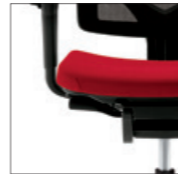

2 Quick Tension™ lever
Choose the amount of effort you would like in your recline function in order to comfortably maneuver to your preferred level of support. Five settings spanning low to high tension allow for easy adjustment throughout the day, affording you customized support for different tasks.

快速拉力控制杆
选择倾仰时的拉力水平，以达到需要的最佳支撑。用户能方便的调节从低到高五档力度，满足不同的承重需求。