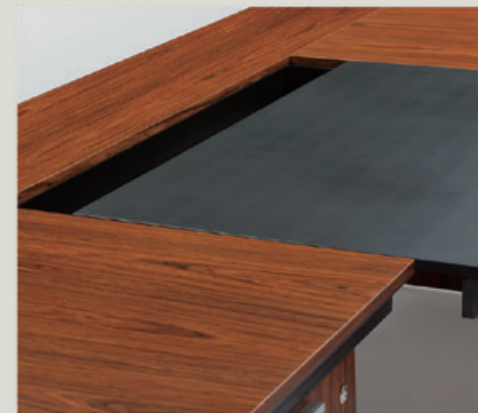

Simple yet stylish Detailed with remarkable ingenuity

简而气派 细节于内 卓显匠心

The Conduire series is highlighted by its attractive, fine wood grain surface that is accented by 45-degree angle contours at its edges. The desk system further features neatly concealed power sockets and cable trays that serve to keep you seamlessly connected at all times. Simplicity made smart, the Conduire is an office space solution that's sure to please.

君瑞系列大班桌，以横竖并存的精致木纹拼接，配合环绕台边的45度角斜切轮廓，还有暗藏其中的电线管理，设计师可谓在繁与简中找到了平衡，创造出这简约而凝练的办公布局。

Large, sliding writing desk pad opens and closes in a smooth, quiet manner
安装高性能的路轨以使桌面皮垫活动自如，配合了精致大尺寸皮垫，开合宁静更顺畅

Concealed power sockets and cable trays
隐藏式电源插座及走线槽，有条不紊更顺心