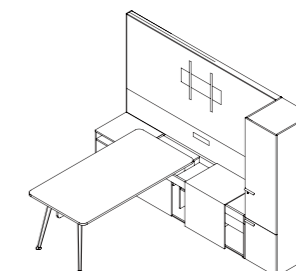

Overall Size 总尺寸
W2900 D2110 H2000

Option(s) 可选配置
Wardrobe 衣柜
2-Door Wardrobe 双门衣柜
3-Door Wardrobe 三门衣柜
4-Door Cabinet 四门柜

Executive

Height-Adjustable-Desk (HAD) Plus Set w/Extended Cabinet and High Wall Unit Cabinet Set
行政空间：行政升降台带长边柜配高墙柜组合