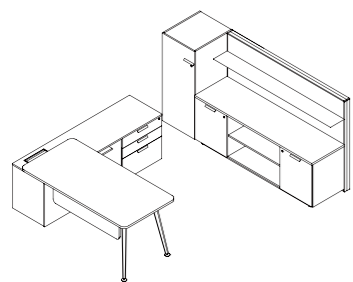

Overall Size 总尺寸
Main Desk w/Extended Side Cabinet 主桌带长边柜
W1830 D1910 H748
W2030 D1960 H748
W2230 D1960 H748
W2030 D2360 H748
W2230 D2360 H748

Option(s) 可选配置
Wardrobe 衣柜
2-Door Wardrobe 双门衣柜

Main Desk w/Smart Cabinet and Low Wall Cabinet Unit Set
办公空间：主桌带智能边柜配矮墙柜组合