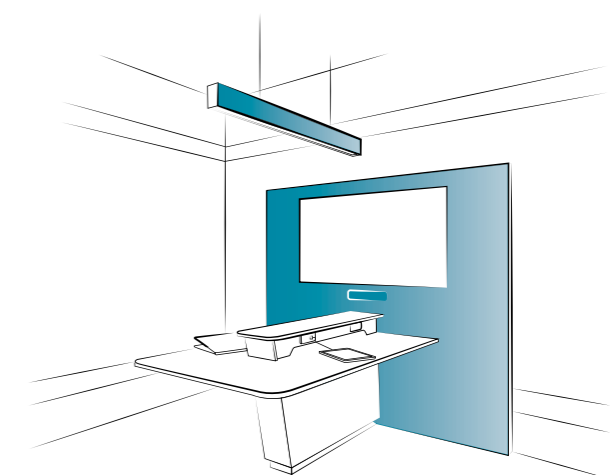

通过优化办公空间的使用，可节省占地面积和降低成本。Enolve 多功能的设计和多变的设计组合，可满足各种房间类别的规划和尺寸大小的需求。

Executive 行政空间
17-40 SQM

Manager 经理办公空间
8-11 SQM

Conference 会议空间
20-40 SQM

Team Meeting 团队会议空间
11-15 SQM

Manager

经理办公空间

Smart private-office configurations to support focused work, one-to-one mentoring and small group meetings, balancing the need of privacy with continuous learning and team collaborations.