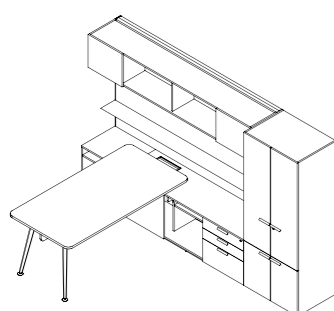

Overall Size 总尺寸
W3200 D2110 H2000

Option(s) 可选配置
Wardrobe 衣柜
Single 2-Door Wardrobe 单上下门衣柜
2-Door Wardrobe 双门衣柜
3-Door Wardrobe 三门衣柜

Main Desk w/Smart Cabinet and High Wall Unit Cabinet Set
行政空间：主桌带智能边柜配高背景墙柜组合