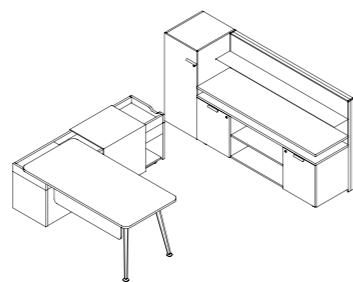

Overall Size 总尺寸
Main Desk w/Smart Cabinet w/Smart Cabinet 主桌带智能边柜，带滑板
W1830 D1910 H748
W2030 D1960 H748
W2230 D1960 H748
W2030 D2360 H748
W2230 D2360 H748

Option(s) 可选配置
Wardrobe 衣柜
2-Door Wardrobe 双门衣柜

Executive

Main Desk w/Extended Cabinet and High Wall Unit Cabinet Set
行政空间：主桌带长边柜配高背景墙柜组合