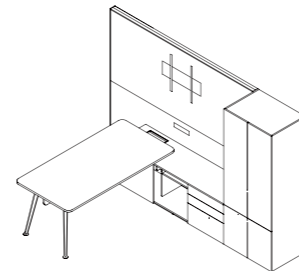

Manager/Executive Main Desk & Cabinet Set 经理及行政主桌配墙柜组合

Main Desk w/Extended Cabinet and TV Mount Work Wall Unit Cabinet Set
行政空间：主桌带长边柜配 TV 背景墙柜组合

Overall Size 总尺寸
W3200 D2110 H2000
W3200 D2310 H2000

Option(s) 可选配置
Wardrobe 衣柜
Single 2-Door 单上下门衣柜
Storage 储物柜
Open Shelf Storage 空格柜

Main Desk w/Smart Cabinet and TV Mount Work Wall Unit Cabinet Set
行政空间：主桌带智能边柜配 TV 背景墙柜组合