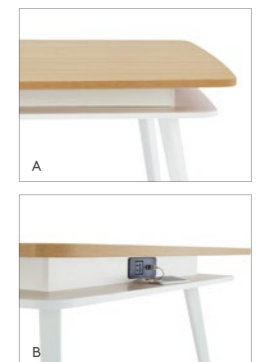

高效团队会议

双层会议桌提供了一个便捷的二层台板，以便于放置电子移动设备，并可保持工作台表面整洁。此外，双层会议桌内置四面多功能插座和USB插座连接BYOD自携装置，能有效支持迅速进行团队会议。

- A Lower Layer of Table Shelf to Hold Personal Device
- B Convenient Power and USB Socket to Support BYOD

- A 第二层台板便于放置个人电子设备
- B 便捷的电源和USB，插座可连接自携装置BYOD，能提供即插即用功能