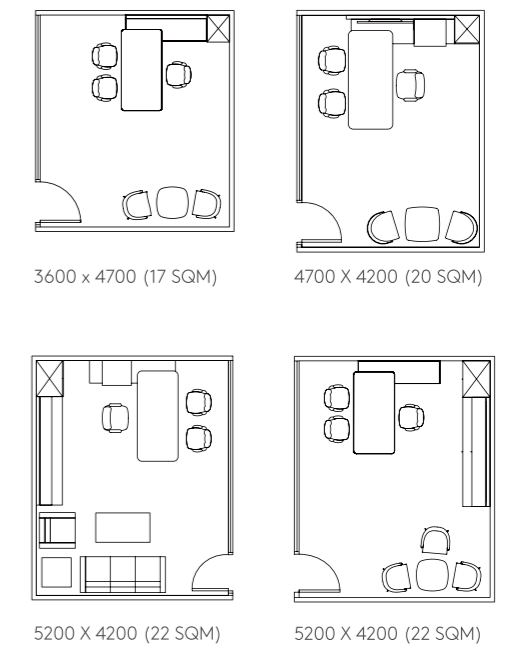

Room size: 22 SQM Color Option: Oak and White
房间面积: 22 SQM 色系选择: 橡木色及白色

Room Size 房间面积 17-40 SQM

Team Meeting

团队会议空间

Agenda

1. Sales Review
2. Feb Targets
3. New product training

Perfect technology integration brings remote teams together for closer and more effective collaborations. Open discussion, brainstorming, real-time presentations and all manners of digital sharing are made all the more efficient and user-friendly.