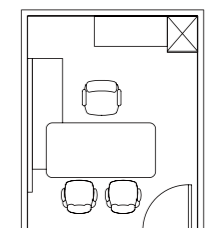

经理办公空间： 个人专注和团队协作

Private interiors dedicated to focus and concentration, one-on-one discussion and up-close mentoring of small teams anytime.

私密空间内的设计专为个人专注和团队协作而设，可随时随地进行一对一的讨论和小组紧密的辅导。

Room Size 房间面积 8-11 SQM

2700 x 3000 (8 SQM)

2800 x 3700 (10 SQM)

2900 x 3700 (11 SQM)

2900 x 3700 (11 SQM)

Executive 行政空间

Catering to the needs of leaders and larger room settings, Envolve's Executive configurations are optimised with convenient technology integration, ample storage and extra seating options that support both solo activities and team collaborations.