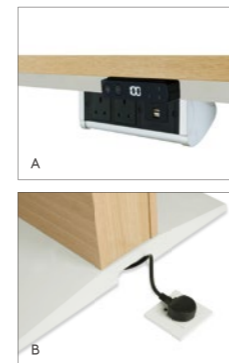

Height Adjustable Table (HAT)

升降台

- A Intelligent Memory Control
- B Removable Base Design for Hidden Cable Management to Reduce Clutter

- A 智能记忆控制
- B 隐藏式底座设计，方便走线管理，以免减少繁乱。

Sit-to-stand

Supporting alternative postures and working styles, HAT's intelligent control can memorise 3 positions and adjust height from 640mm to 1300mm in just nine seconds.