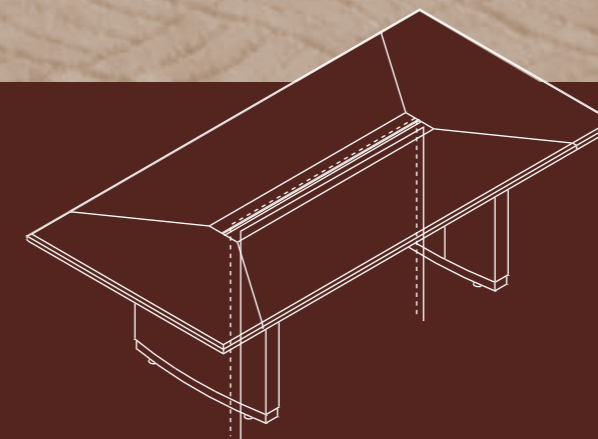

Smart routing layout

巧妙的走线布局

Power
电线

Data & voice
数据与电话线