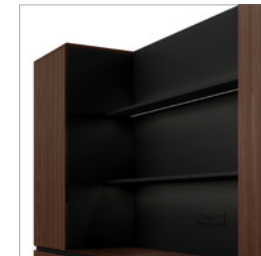

Conference Table 会议桌

Hidden Cable Wires Storage
多隐藏式电线储存空间

Hinged Door Tower Base Opening for Convenient Cable Management
底座趟门设计, 方便走线

Executive Cabinet Set 行政墙柜组合

Functional Drawer with Bespoke Crafted Edge Design
多功能抽屉配工艺边设计