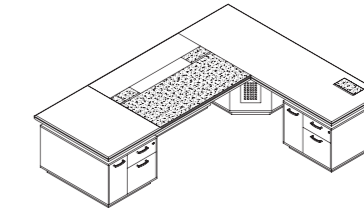

Executive desk w/ pedestal, extension, w/o LCD lifter
大班桌，连抽屉柜及翻台，无LCD升降台