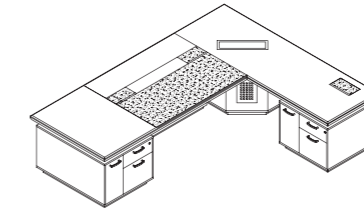

Statement of Line

详细说明

Main Desk 主桌

Executive desk w/ pedestal, extension & LCD lifter
大班桌，连抽屉柜及翻台，LCD升降台