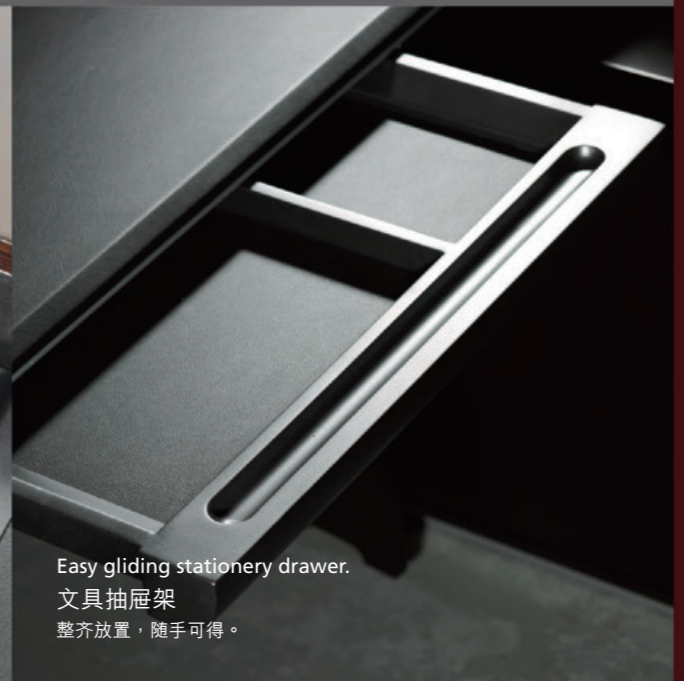

境，由心生。君威大班桌，承载著对极致的不懈追求，以尊雅为基调，甄选精品材质，融合人体工学设计，创造从容之境，缔造权威空间。每一细节，皆为决策者三思于前，力行于后。

动静间，执掌全局

Adjustable LCD screen.
可升降LCD屏
随时、随需，为您所用。

Built-in socket with
handy wire management.
内置插座
整洁简约，便于线路管理。

Easy gliding stationery drawer.
文具抽屉架
整齐放置，随手可得。

SPEAK FROM DIGNIFIED POSITION, AND EVERYONE LISTENS Let the Majesty grand conference table give your team an extra confidence boost. Its timeless elegance and modern utility give you and your team a distinct advantage in important negotiations. With the grand conference table you are in a position of authority, where you can be sure that success is within your grasp.