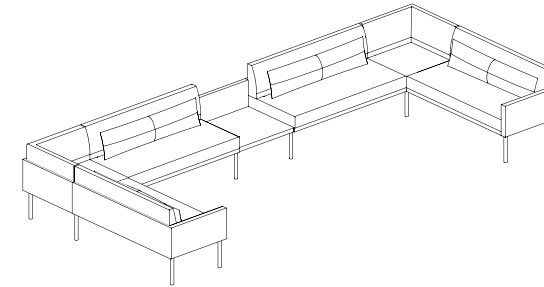

### Setting 组合

Open Space  
Armless Sofa with Tables Set  
W2800 D2800 H745

Sofa  
1-Seater Sofa, Armless

Table  
L Shape Table  
Corner Table

OPTION(S)  
Long cushion for 700W

开放式空间  
无扶手沙发带茶几组合  
W2800 D700 H745

沙发  
一人位沙发·无扶手

茶几  
L形茶几  
转角茶几

可选配置：  
长靠枕用于 700W 沙发

Open Space  
Armless & Half Height Sofa with  
Tables Set  
W4900 D2100 H745

Sofa  
2-Seater Sofa, Armless  
2-Seater Sofa, Left Arm  
2-Seater Sofa, Right Arm  
700W Corner Sofa