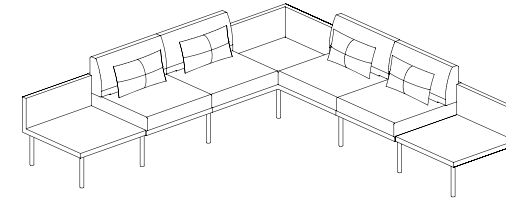

Statement of line 产品线

Setting 组合

Open Space
Armless Sofa with Tables Set
W2800 D2800 H745

Sofa
1-Seater Sofa, Armless

Table
L Shape Table
Corner Table

OPTION(S)
Long cushion for 700W

开放式空间
无扶手沙发带茶几组合
W2800 D700 H745

沙发
一人位沙发·无扶手

茶几
L形茶几
转角茶几

可选配置：
长靠枕用于 700W 沙发