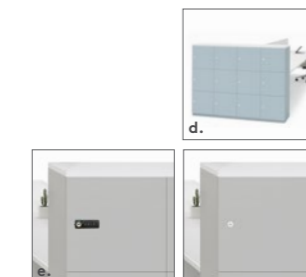

Metal Locker for Bench - Solid Series

共享台钢制储物柜 - 纯色系列

- d. Locker for Bench integrates seamlessly with the Avail bench, providing additional storage spaces for the entire team.
- e. Digit lock or key random is optional for selection in all lockers.
- d. 共享台储物柜可与 Avail 共享台完美配搭使用，为团队增添更多个人物品的储存空间。
- e. 所有储物柜可选用数字密码锁或任意锁。