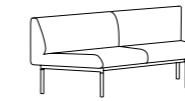

Amber

1-Seater Sofa with Side Table
单座单排沙发带边几
L/B 矮背：W1200 D660 H740
H/B 高背：W1200 D660 H835

2-Seater Sofa with Side Table
双座单排沙发带边几
L/B 矮背：W1800 D660 H740
H/B 高背：W1800 D660 H835

3-Seater Sofa with Side Table
三座单排沙发带边几
L/B 矮背：W2400 D660 H740
H/B 高背：W2400 D660 H835

Double-side 3-Seater Sofa
三座双排沙发
L/B 矮背：W1800 D1320 H740
H/B 高背：W1800 D1320 H835

Luxe

1-Seater Sofa
单座位沙发
W1050 D800 H700

2-Seater Sofa
双座位沙发
W1650 D800 H700

3-Seater Sofa
三座位沙发
W2050 D800 H700

Yard

1-Seater Sofa
单座位沙发
W975 D835 H820

3-Seater Sofa
三座位沙发
W1830 D835 H820

Double-side 2-Seated with
2 Side Table
双座双排沙发带边几
L/B 矮背：W1800 D1320 H740
H/B 高背：W1800 D1320 H835

Trapezoidal Sofa
切角沙发
L/B 矮背：W1890 D650 H740
H/B 高背：W1890 D650 H835

Trapezoidal Back Sofa with
Back Screen and Bar Table
切角高背沙发带背板及吧台
W2285 D1020 H1200