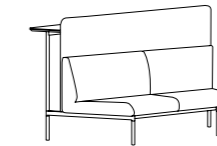

Amber

1-Seater Sofa with Side Table
单座单排沙发带边几
L/B 矮背：W1200 D660 H740
H/B 高背：W1200 D660 H835

2-Seater Sofa with Side Table
双座单排沙发带边几
L/B 矮背：W1800 D660 H740
H/B 高背：W1800 D660 H835

3-Seater Sofa with Side Table
三座单排沙发带边几
L/B 矮背：W2400 D660 H740
H/B 高背：W2400 D660 H835

Double-side 3-Seater Sofa
三座双排沙发
L/B 矮背：W1800 D1320 H740
H/B 高背：W1800 D1320 H835

Luxe

1-Seater Sofa
单座位沙发
W1050 D800 H700

2-Seater Sofa
双座位沙发
W1650 D800 H700

3-Seater Sofa
三座位沙发
W2050 D800 H700

Yard

1-Seater Sofa
单座位沙发
W975 D835 H820

3-Seater Sofa
三座位沙发
W1830 D835 H820

Double-side 2-Seated with
2 Side Table
双座双排沙发带边几
L/B 矮背：W1800 D1320 H740
H/B 高背：W1800 D1320 H835

Trapezoidal Sofa
切角沙发
L/B 矮背：W1890 D650 H740
H/B 高背：W1890 D650 H835

Trapezoidal Back Sofa with
Back Screen and Bar Table
切角高背沙发带背板及吧台
W2285 D1020 H1200