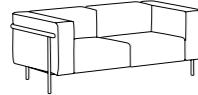

Amber

1-Seater Sofa with Side Table
单座单排沙发带边几
L/B 矮背：W1200 D660 H740
H/B 高背：W1200 D660 H835

2-Seater Sofa with Side Table
双座单排沙发带边几
L/B 矮背：W1800 D660 H740
H/B 高背：W1800 D660 H835

3-Seater Sofa with Side Table
三座单排沙发带边几
L/B 矮背：W2400 D660 H740
H/B 高背：W2400 D660 H835

Double-side 3-Seater Sofa
三座双排沙发
L/B 矮背：W1800 D1320 H740
H/B 高背：W1800 D1320 H835

Luxe

1-Seater Sofa
单座位沙发
W1050 D800 H700

2-Seater Sofa
双座位沙发
W1650 D800 H700

3-Seater Sofa
三座位沙发
W2050 D800 H700

Yard

1-Seater Sofa
单座位沙发
W975 D835 H820