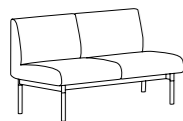

2-Seater Single-side Sofa
双座单排沙发
L/B 矮背：W1200 D660 H740
H/B 高背：W1200 D660 H835