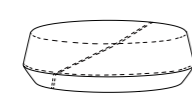

Medium Square Pouf
中方墩
W595 D595 H430

Large Square Pouf
大方墩
W780 D780 H430

Rectangular Pouf
长方形墩
W1200 D500 H430

Bene

Small Round Pouf
小圆墩
Ø390/460 H440

Medium Round Pouf
中圆墩
Ø600/690 H400

Large Round Pouf
大圆墩
Ø1010/1090 H350