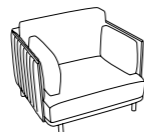

Double-side 3-Seater Sofa
三座双排沙发
L/B 矮背：W1800 D1320 H740
H/B 高背：W1800 D1320 H835

Luxe

1-Seater Sofa
单座位沙发
W1050 D800 H700

2-Seater Sofa
双座位沙发
W1650 D800 H700

3-Seater Sofa
三座位沙发
W2050 D800 H700

Yard

1-Seater Sofa
单座位沙发
W975 D835 H820