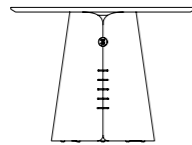

Round Meeting Table
圆形洽谈桌
Ø800 H730
Ø1000 H730