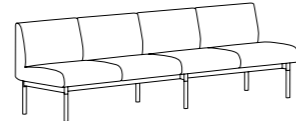

2-Seater Sofa
双座位沙发
W1560 D840 H720

3-Seater Sofa
三座位沙发
W1970 D840 H720

Milo

Amber

2-Seater Single-side Sofa
双座单排沙发
L/B 矮背：W1200 D660 H740
H/B 高背：W1200 D660 H835

3-Seater Single-side Sofa
三座单排沙发
L/B 矮背：W1800 D660 H740
H/B 高背：W1800 D660 H835

4-Seater Single-side Sofa
四座单排沙发
L/B 矮背：W2400 D660 H740
H/B 高背：W2400 D660 H835

2+1 Seater Low Back Sofa with
Middle Table
2+1 座沙发带中间边几
L/B 矮背：W2400 D660 H740
H/B 高背：W2400 D660 H835

Lounge Chair 休闲椅

Ballet