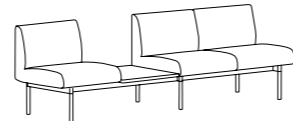

2-Seater Sofa
双座位沙发
W1560 D840 H720

3-Seater Sofa
三座位沙发
W1970 D840 H720

Milo

Amber

2-Seater Single-side Sofa
双座单排沙发
L/B 矮背：W1200 D660 H740
H/B 高背：W1200 D660 H835

3-Seater Single-side Sofa
三座单排沙发
L/B 矮背：W1800 D660 H740
H/B 高背：W1800 D660 H835

4-Seater Single-side Sofa
四座单排沙发
L/B 矮背：W2400 D660 H740
H/B 高背：W2400 D660 H835

2+1 Seater Low Back Sofa with
Middle Table
2+1 座沙发带中间边几
L/B 矮背：W2400 D660 H740
H/B 高背：W2400 D660 H835

Lounge Chair 休闲椅

Ballet