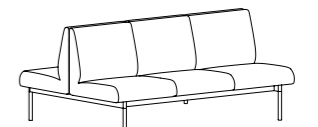

2-Seater Sofa, w/ or w/o
Tablet
双座位卡座沙发，不带或带
书写板
W1535 D765 H1250

Arch

1-Seater Cabin, w/ or w/o
Socket
拱门形单座沙发，不带或带
电源
W920 D680 H1880

2-Seater Cabin, w/ or w/o
Socket
拱门形双座沙发，不带或带
电源
W1400 D680 H1880

Bar Counter
拱门形吧台
W1900 D910 H2050

Amber

1-Seater Sofa with Side Table
单座单排沙发带边几
L/B 矮背：W1200 D660 H740
H/B 高背：W1200 D660 H835

2-Seater Sofa with Side Table
双座单排沙发带边几
L/B 矮背：W1800 D660 H740
H/B 高背：W1800 D660 H835

3-Seater Sofa with Side Table
三座单排沙发带边几
L/B 矮背：W2400 D660 H740
H/B 高背：W2400 D660 H835

Double-side 3-Seater Sofa
三座双排沙发
L/B 矮背：W1800 D1320 H740
H/B 高背：W1800 D1320 H835

Luxe

1-Seater Sofa
单座位沙发
W1050 D800 H700

2-Seater Sofa
双座位沙发
W1650 D800 H700

3-Seater Sofa
三座位沙发
W2050 D800 H700

Yard

1-Seater Sofa
单座位沙发
W975 D835 H820