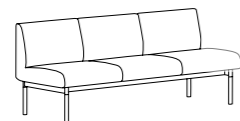

2-Seater Sofa
双座位沙发
W1560 D840 H720

3-Seater Sofa
三座位沙发
W1970 D840 H720

Milo

Amber

2-Seater Single-side Sofa
双座单排沙发
L/B 矮背：W1200 D660 H740
H/B 高背：W1200 D660 H835

3-Seater Single-side Sofa
三座单排沙发
L/B 矮背：W1800 D660 H740
H/B 高背：W1800 D660 H835

4-Seater Single-side Sofa
四座单排沙发
L/B 矮背：W2400 D660 H740
H/B 高背：W2400 D660 H835

2+1 Seater Low Back Sofa with
Middle Table
2+1 座沙发带中间边几
L/B 矮背：W2400 D660 H740
H/B 高背：W2400 D660 H835

Lounge Chair 休闲椅

Ballet