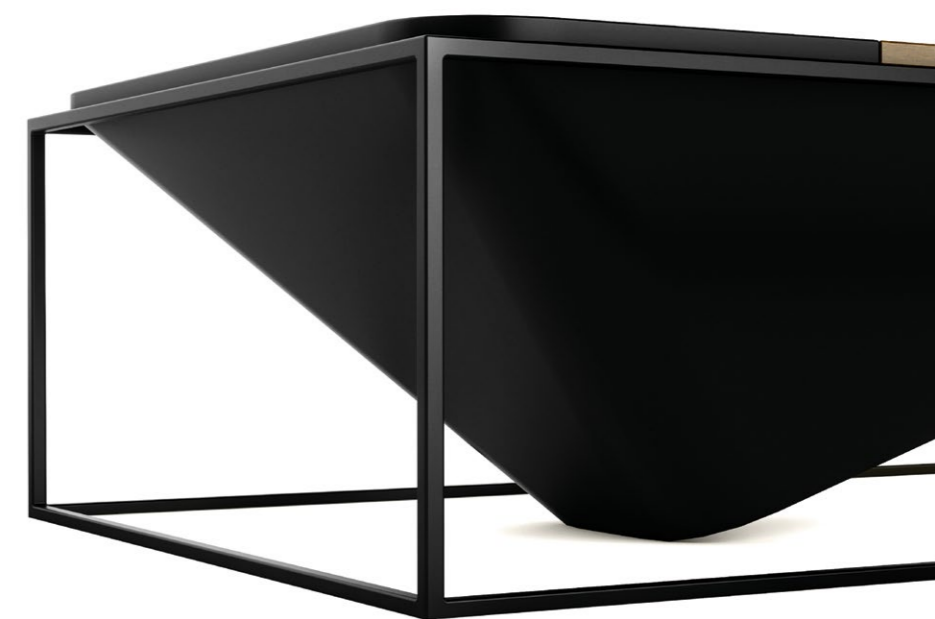

the
STYLISH
SOPHISTICATION
时尚精致 质朴高雅

An unprecedented combination of comfort and style create a space that is as beautiful as it is functional.

舒适与时尚的空前融合，创造出一个兼顾实用与美感的空间。