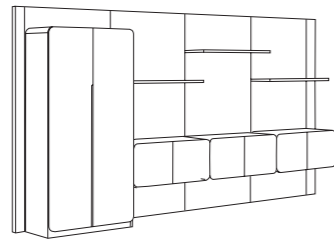

Executive Height-Adjustable Desk,
w/ Return Cabinet
行政升降台带边柜
W2000 D1850 H750
W2200 D2150 H750
W2400 D2150 H750
W2800 D2400 H750

CABINET 组合柜

Low Cabinet
矮柜
W1800 D450 H750
W2400 D450 H750

Back Credenza Wall-Mounted Set
背柜壁挂式组合
W2900 D457 H2000
W3800 D457 H2000