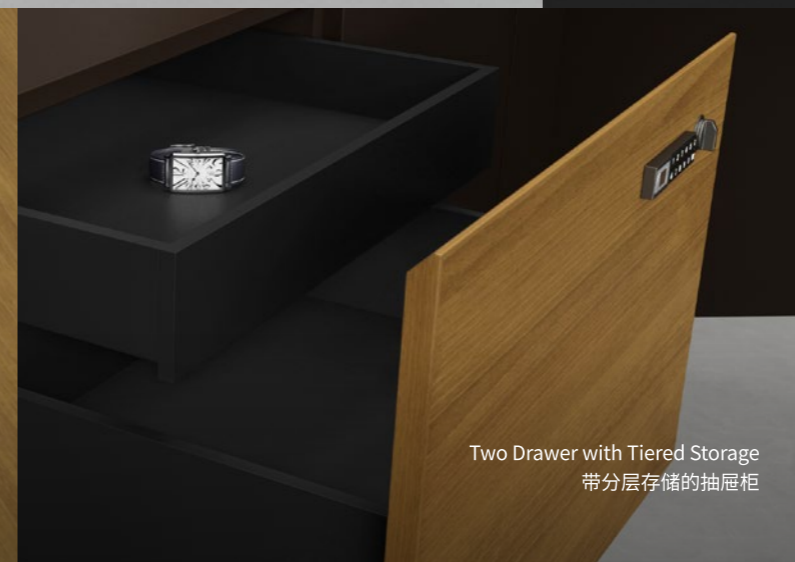

Landmark 巧妙绝伦的设计与简约质朴的天然木纹，交融出极富质感的简奢韵味，曲线勾勒的弧线桌脚为空间增添独特美学张力、多样化的功能更能彰显细腻精致的匠心工艺。Landmark 完全满足管理者日常工作的需求，是唤起当代企业家激情梦想的特殊活力。

Subtle LED Lighting and Convenient Footwear Storage
优雅的 LED 灯效及存放鞋类物品空间

Functional Drawer
多功能抽屉

Wireless Charger and Multifunctional Box
无线手机充电器及多功能集成插座

Two Drawer with Tiered Storage
带分层存储的抽屉柜

Finger-print Digital Lock
指纹数字密码锁

CREATIVE ORDER

匠意创新 灵动有序

High-performance storage that reveals an imposing wall feature, the high cabinet embodies artistic design outside its organization function, where dynamic shelving complement executive needs and interests.