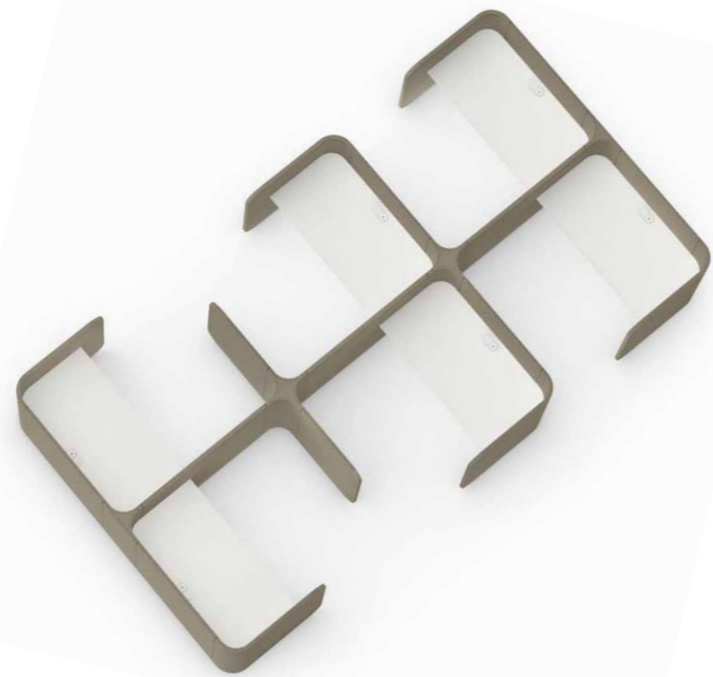

Bay Stay

静享岛

Reconfiguration Enhances Team Productivity
万变重组方案 打造高效团队

Bay Stay easily forms stand-alone units through joining panels, allowing teams to stay together through larger rectangular configurations, while also providing privacy to suit changing task needs. Diverse planning means multiple combinations and scenarios match team growth, with organizational restructuring and allowing for the changes of working styles. Convenient power supply connects to all electrical devices, ensuring user experiences are productive and flexible.

Bay 静享岛是由独立屏风连接组合而成的超大长方形屏风系统，满足团队在不同工作任务中私密或协作的需求，有效提升工作效率。不拘一格的重组方案，能完美适应企业架构重组、团队成员增加和工作模式的转变，让团队协作卓有成效。Bay 静享岛设有丰富的电源设备、充电便捷，让您尽享高效灵活的工作体验。