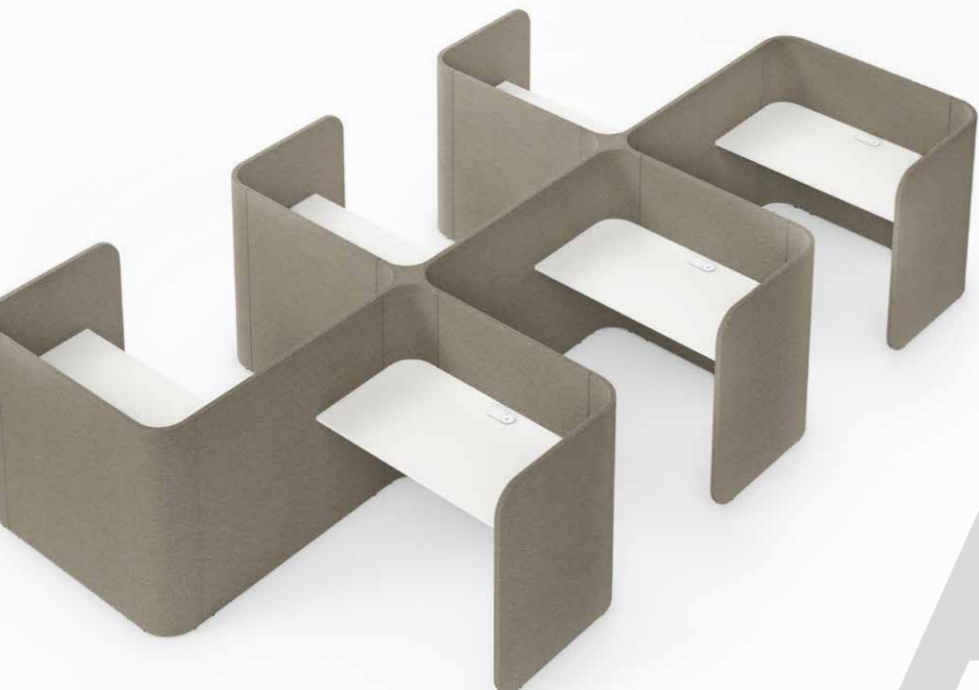

Bay Stay

静享岛

Reconfiguration Enhances Team Productivity
万变重组方案 打造高效团队

Bay Stay easily forms stand-alone units through joining panels, allowing teams to stay together through larger rectangular configurations, while also providing privacy to suit changing task needs. Diverse planning means multiple combinations and scenarios match team growth, with organizational restructuring and allowing for the changes of working styles. Convenient power supply connects to all electrical devices, ensuring user experiences are productive and flexible.

Bay 静享岛是由独立屏风连接组合而成的超大长方形屏风系统，满足团队在不同工作任务中私密或协作的需求，有效提升工作效率。不拘一格的重组方案，能完美适应企业架构重组、团队成员增加和工作模式的转变，让团队协作卓有成效。Bay 静享岛设有丰富的电源设备、充电便捷，让您尽享高效灵活的工作体验。