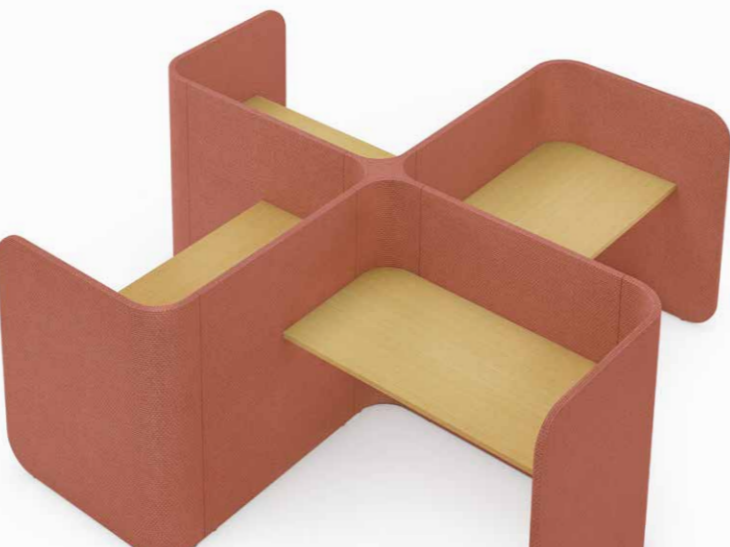

Bay Inspiration

灵感站

Multifunctional Appeal

魅力迷人 功能多样

Bay Inspiration pods' dynamic styles cater to individual needs for privacy and teamwork, fostering good relationship and interactions between members.

Bay Zigzag's interactive workstation shares information efficiently with neighboring colleagues for convenient discussions, while the border partition offers enhanced privacy to divide work and collaborative areas. Bay Rotary allows you to focus; to think, write, read, create or retreat. Bay Wavy's innovative panel system is appealing, for intriguing charisma and excitement.

Bay 灵感站拥有多种创意组合、风格多样，有助迎合个人私密和团队协作的需求，促进员工之间友好的联系和互动交流，令工作效率倍增。

Bay Z形站可让您与邻里同事进行轻松有效的信息共享和便捷的讨论；Z形外围屏风的独特设计，有效将工作区与协作休闲区完美划分，令环境更加美观大方，提升隐私保护。Bay 太极站让您静享其中，轻松实现专注、思考、写作、阅读、创意或休憩等多种活动模式。Bay 海涛站的屏风，采用创意新颖的波浪形设计，极具时尚迷人魅力，让您活力焕发，神采奕奕。