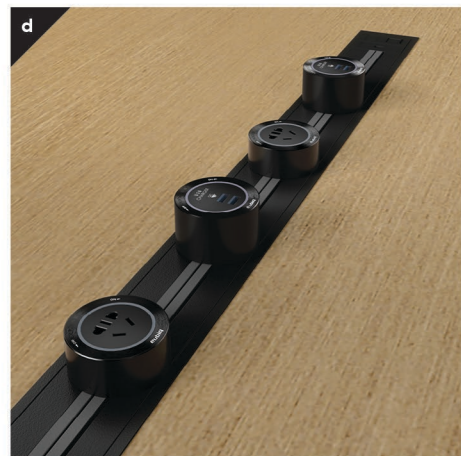

Boundless Potential

配置丰富 创新无限

Comet presents versatile possibilities for modern meeting or conference tables – multiple profiles offer power management, chamfered edges and leg finishes across a variety of design inspirations.

Comet 为现代洽谈或团队会议提供丰富无穷的桌组配置，无论是功能多样的电源管理，还是精致巧妙的桌面封边方案，或是丰富多样的桌脚材质选择，Comet 都能激发您无穷的设计灵感。