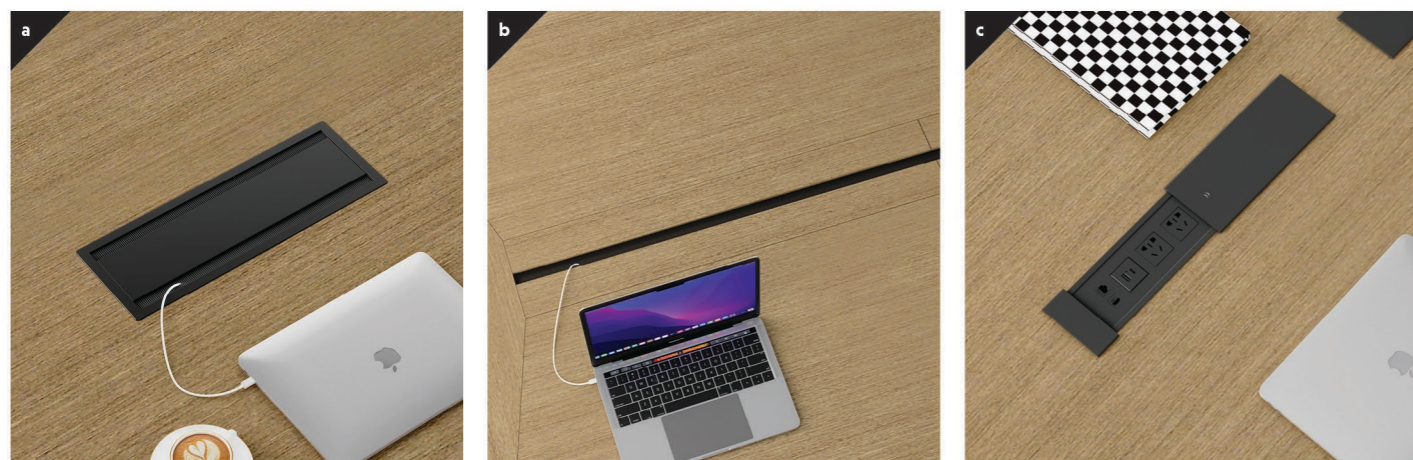

Boundless Potential

配置丰富 创新无限

Comet presents versatile possibilities for modern meeting or conference tables – multiple profiles offer power management, chamfered edges and leg finishes across a variety of design inspirations.

Comet 为现代洽谈或团队会议提供丰富无穷的桌组配置，无论是功能多样的电源管理，还是精致巧妙的桌面封边方案，或是丰富多样的桌脚材质选择，Comet 都能激发您无穷的设计灵感。