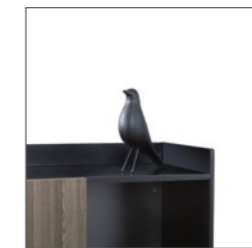

Ease of Cable Management
with Wires Hiding Inside the
Metal Base.
走线能隐藏于铁盘底座，易于
整理。

Meeting Table 洽谈桌

Metal Flip Top
金属翻线盖

Cabinet 单趟门柜

High Cabinet with Raised Edge
Design to Prevent Display Items
from Falling.
高柜顶备环岛设计，以防止摆放
物件掉落缝隙。