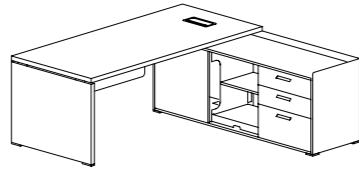

Main Desk w/Return Cabinet
主桌带边柜
W1800 D1950 (800) H745
W2000 D2000 (900) H745
W2200 D2000 (900) H745