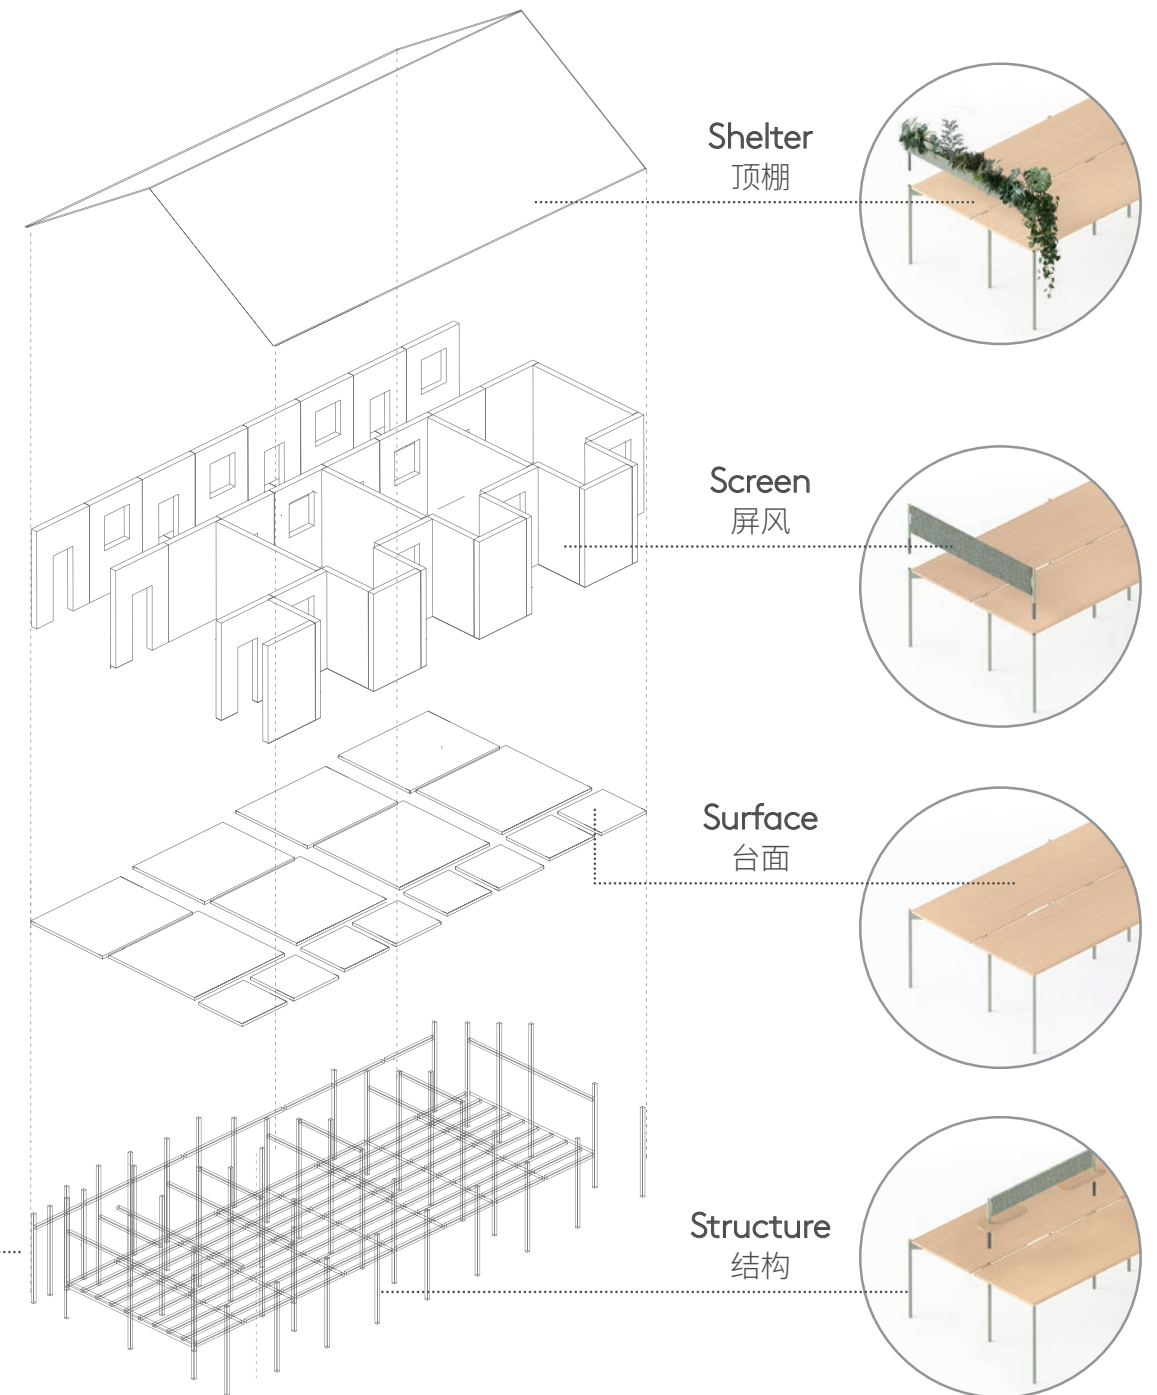

Housing a close-knit community, the Longhouse supports work, play and rest with sustainability at its heart – a place where cooperation and continuous learning allows communities to thrive.

Longhouse 的灵感来源于中国和东南亚土著如达雅克族的长屋住宅建筑。经过数千年的验证，传统长屋独特的高脚木桩和房梁结构是允许定制高度和延伸增盖的，适应了宗族人口的增长。

Longhouse 传承可持续发展的精髓，筑造一个紧密相连的社区，我们可以工作、娱乐和休息，自由之地、共融共通，紧密的合作与持续的学习最终促进社区的蓬勃发展。

Slim Round Post 简约纤细的圆柱

Longhouse's round post allows shared surface elements, to extend for additions from workstations.

Longhouse 通过圆柱子层叠可将共享桌面模块延伸及增加工作岗位。

Aesthetic Engineering 叠拼之美 匠心工艺

Longhouse's 30mm steel-tube offers an adaptive post structure. Posts are inserted into each other to offer height and create surfaces. Longhouse elements such as shelter, screen, surface and structure exist at varying elevations beautifully, ideal for all manner of work.