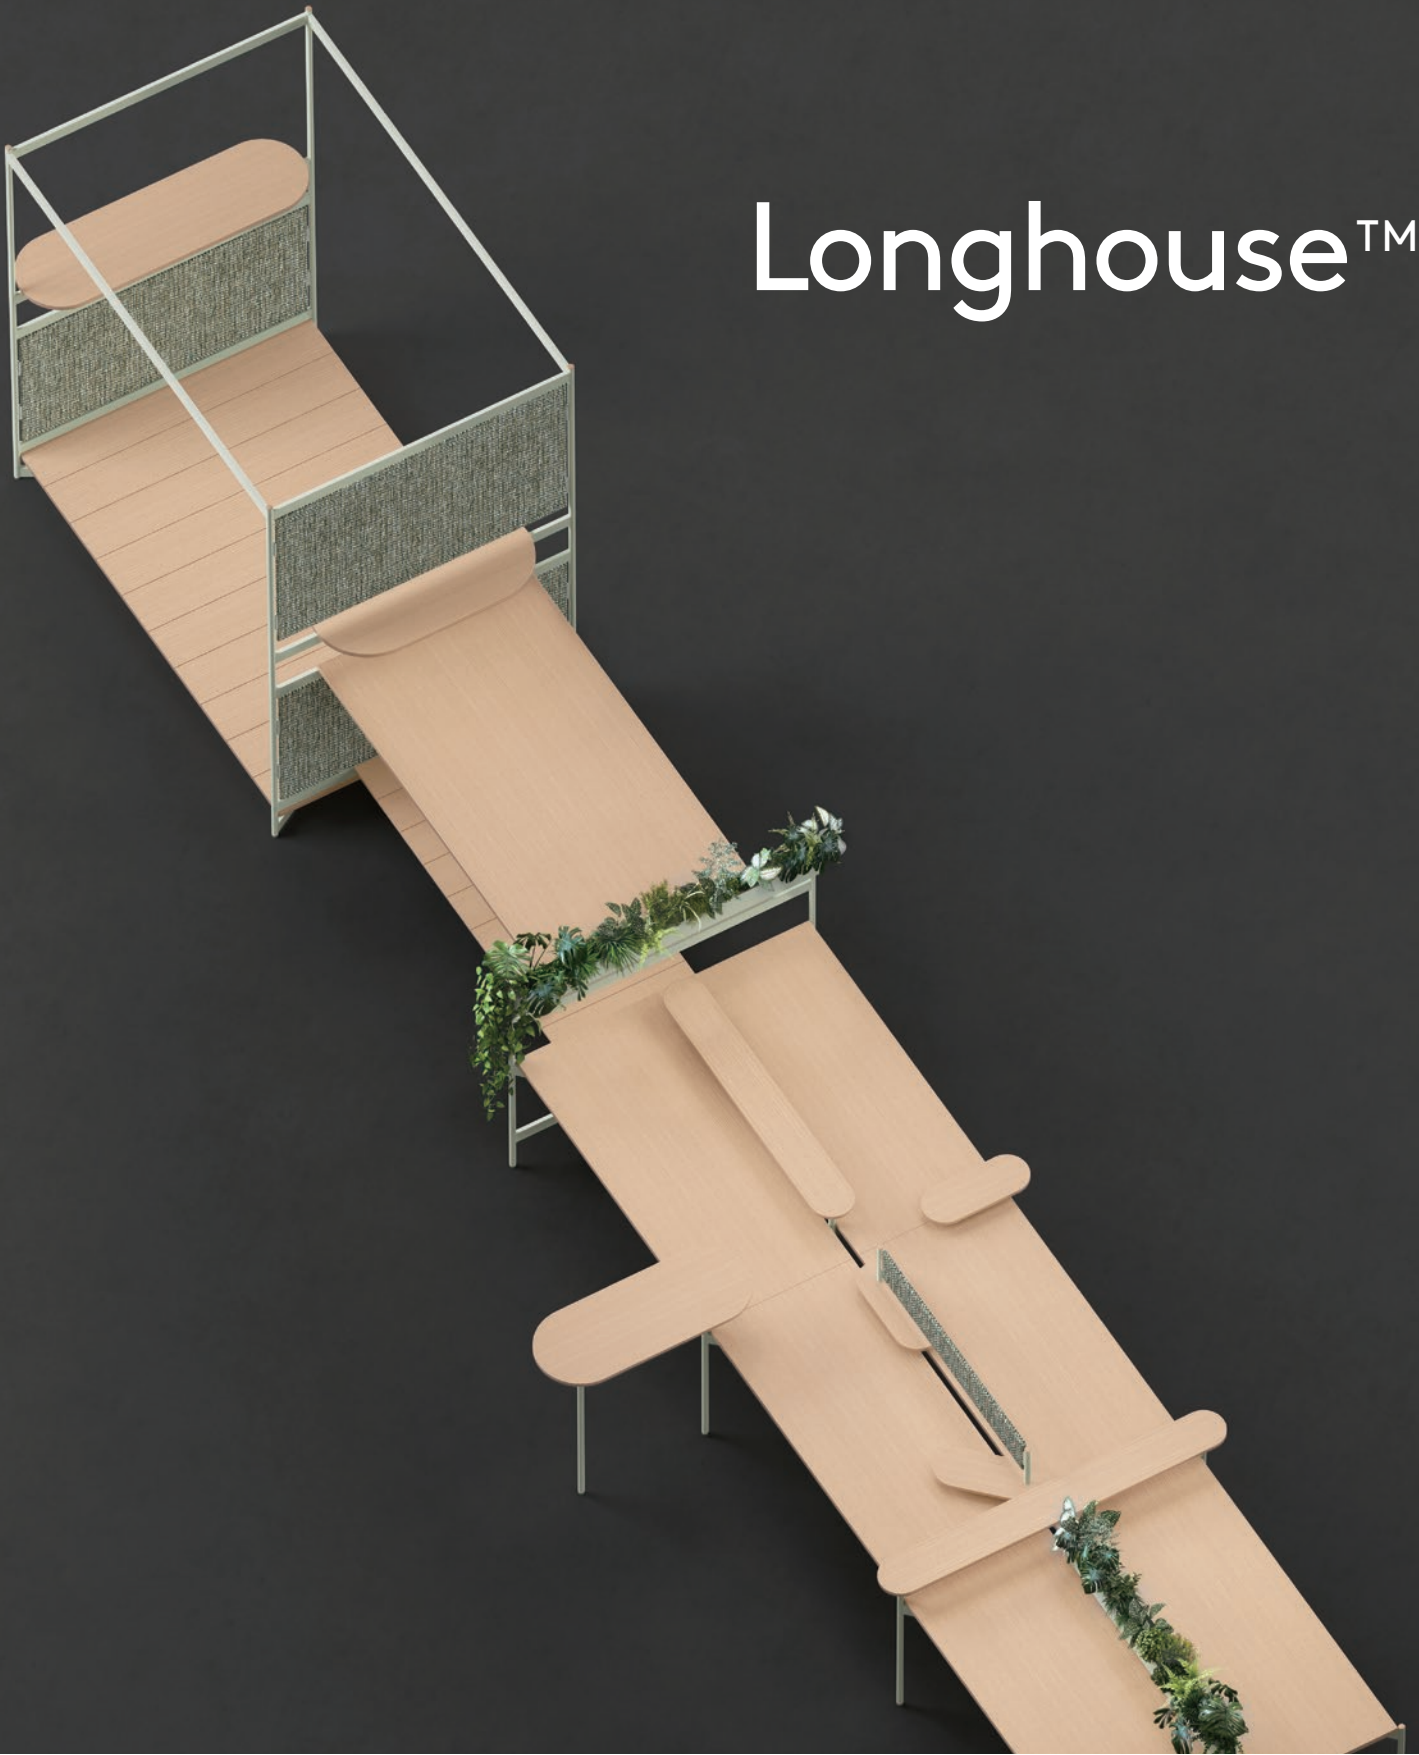

Longhouse™

Longhouse: Design Story

The Longhouse Community

Longhouse 的设计故事：
承载时间的完美 阐释社群的精髓

Inspired by indigenous longhouse dwelling architecture in China and across South East Asia such as the Iban Dayak tribe, the distinctive post and beam structure allows for custom elevations and extensions to support the growth of its community over thousands of years.

Longhouse 传承可持续发展的精髓，筑造一个紧密相连的社区，我们可以工作、娱乐和休息，自由之地、共融共通，紧密的合作与持续的学习最终促进社区的蓬勃发展。

Slim Round Post 简约纤细的圆柱

Longhouse's round post allows shared surface elements, to extend for additions from workstations.

Longhouse 通过圆柱子层叠可将共享桌面模块延伸及增加工作岗位。