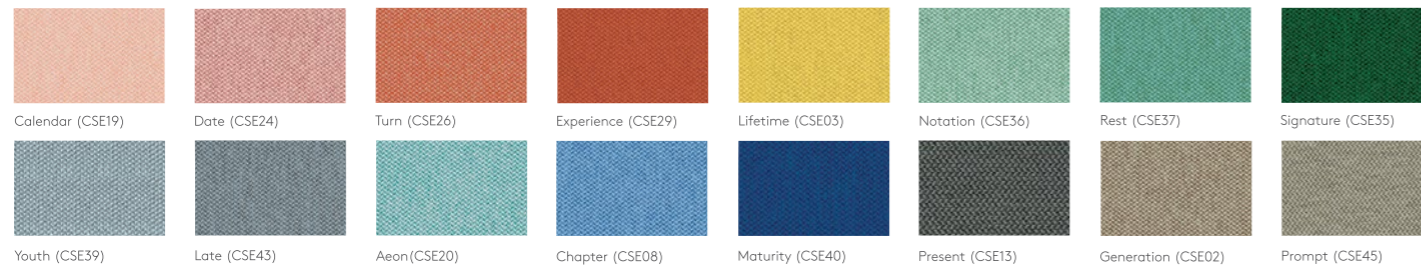

Seat Fabric 座椅布料

Medley

Era

Blazer

Silex

Vico

Wood Print Membrane 木纹纸 Membrane 纯色纸

Powder Paint 金属喷粉

Remarks 备注:

Color variations may occur on soft copies or printed matters. Please refer to swatch cards or actual product samples for color selection.
颜色可能因电子档或印刷效果而出现差异，当选择颜色时，可参考色卡或真实样本。

More material color options are available for selection in Lamex Colorbook.
备有更多物料颜色选择，可参考美时彩集。