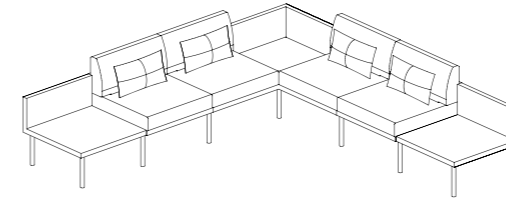

Perch与Avail屏风的配搭运用，浑然一体、完美精致，为经理和主管在开放空间创建一个私人交流区域，以便在岗位内与团队进行快速互动和协作。

Surface Alignment

茶几表面平整连接

The surface of table is level with the armrest of sofa which is both merged to become a simple structure with fewer legs.

茶几台面与沙发在空间中进行了一次平整完美的连接，用最少的支撑脚的结构诠释着简约之美。

Perfect Fit Module

完美和谐的模块搭配

The width of the sofa perfectly aligns with the Avail panel to create a polished setting for interactions, supervision and mentoring.

Perch沙发的宽度与Avail屏风格度的宽度相对齐，为协作、监督和指导等工作创造一种令人愉悦的环境。

Statement of line 产品线

Setting 组合

Open Space
Armless Sofa with Tables Set
W2800 D2800 H745

Sofa
1-Seater Sofa, Armless

Table
L Shape Table
Corner Table

OPTION(S)
Long cushion for 700W

开放式空间
无扶手沙发带茶几组合
W2800 D700 H745

沙发
一人位沙发·无扶手

茶几
L形茶几
转角茶几

可选配置：
长靠枕用于700W沙发

Open Space
Armless & Half Height Sofa with
Tables Set
W4900 D2100 H745

Sofa
2-Seater Sofa, Armless
2-Seater Sofa, Left Arm
2-Seater Sofa, Right Arm
700W Corner Sofa