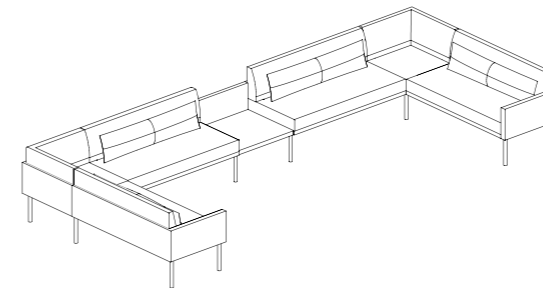

茶几台面与沙发在空间中进行了一次平整完美的连接，用最少的支撑脚的结构诠释着简约之美。

Perfect Fit Module

完美和谐的模块搭配

The width of the sofa perfectly aligns with the Avail panel to create a polished setting for interactions, supervision and mentoring.

Perch沙发的宽度与Avail屏风格度的宽度相对齐，为协作、监督和指导等工作创造一种令人愉悦的环境。

Statement of line 产品线

Setting 组合

Open Space
Armless Sofa with Tables Set
W2800 D2800 H745

Sofa
1-Seater Sofa, Armless

Table
L Shape Table
Corner Table

OPTION(S)
Long cushion for 700W

开放式空间
无扶手沙发带茶几组合
W2800 D700 H745

沙发
一人位沙发·无扶手

茶几
L形茶几
转角茶几

可选配置：
长靠枕用于700W沙发

Open Space
Armless & Half Height Sofa with
Tables Set
W4900 D2100 H745

Sofa
2-Seater Sofa, Armless
2-Seater Sofa, Left Arm
2-Seater Sofa, Right Arm
700W Corner Sofa