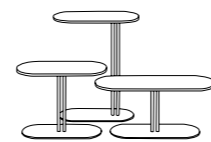

### Coffee Table, Side Table & Occasional Table

Colony Ottoman

Coffee Table w/3 Tiers & Ottoman  
W1170 D1248 H600  
Ottoman  
Ø850 H340

Colony

Coffee Table w/2 Tiers  
W500 D670 H600

This and That One

Side Table w & w/o Handle  
W320 D550 H650  
W320 D550 H800

This and That Two

Height Adjustable Side Table  
W450 D400 H530-780

Daily

Disc Occasional Table  
Round Desktop  
Ø600/Ø700/Ø800/Ø900 H650  
Ø600/Ø700/Ø800/Ø900 H740  
Ø600/Ø700 H1050

Disc Occasional Table  
Soft Square Desktop  
W600/700/800 D600/700/800 H650  
W600/700/800 D600/700/800 H740  
W600 D600 H1050  
Ø850 H340