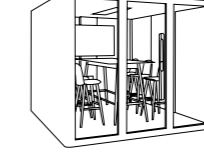

#### Lumin

1P Phone Booth  
2 or 3 Side Glass w/ Stool  
W1000 D1000 H2200

1-2P Lounge  
W1600 D1300 H2200

2-4P Lounge  
W2200 D1300 H2200

4-8P Meeting  
W2620 D2900 H2200

4-8P Lounge  
W2620 D2900 H2200