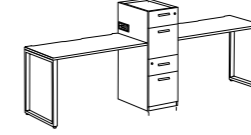

Single-sided Bench with High Cabinet for 3 Staffs
单边台带高柜 - 3人
W: 4400, 5000, 5300
D: 616, 716
BH: 745 CH: 1100