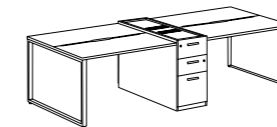

Sizza Bench Plus 芸荟睿致共享台

Double-sided Bench with High Cabinet 对座台带高柜

Single-sided Bench with High Cabinet 单边台带高柜

Single-sided Bench with High Cabinet 单边台带高柜

Double-sided Bench with Low Cabinet 对座台带矮柜