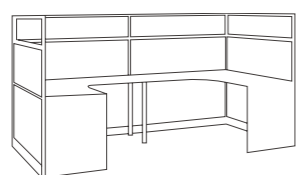

**Vane Executive chair**  
凡思行政座椅

**Elise Executive Chair**  
傲隽行政座椅

**Sizza Height-Adjustable Double Bench**  
芸荟双边升降共享台

**Sizza Bench Conference Table**  
芸荟共享台会议桌

**Alley Task Chair**  
傲致工作座椅

**Venus Training Table and Chair**  
傲悦培训台及座椅

**Sizza Panel Workstation**  
芸荟屏风系列

**Villa Task Chair**  
傲赏工作椅

**Sizza Height-Adjustable Rectangular Desk**  
芸荟方形升降直台

**Venus Multi-purpose Chair**  
傲悦多用途座椅

**Prime Conference Table**  
尚柏会议桌

Sizza Bench with Desktop Frameless Screen and 50 Square Open Leg  
芸荟共享台带无框桌上屏风及50方形开口边脚