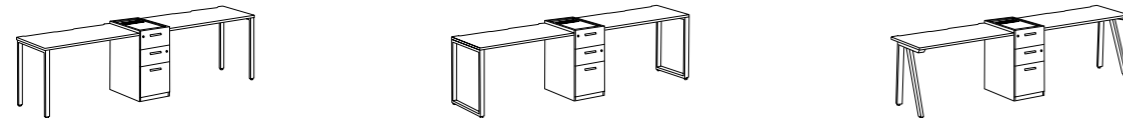

Single-sided Bench with Low Cabinet for 2 Staffs
单边台带矮柜 - 2人
W: 2800, 3200, 3400
D: 616, 716
BH: 745 CH: 780