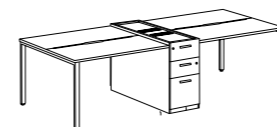

Double-sided Bench with Low Cabinet for 4 Staffs
对座台带矮柜 - 4人
W: 2800, 3200, 3400
D: 1232, 1432
BH: 745 CH: 780