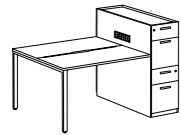

Sizza Bench Plus 芸荟睿致共享台

Double-sided Bench with High Cabinet 对座台带高柜

Double-sided Bench with High Cabinet for 2 Staffs
对座台带高柜 - 2人
W: 1600, 1800, 1900
D: 1232, 1432
BH: 745 CH: 1100