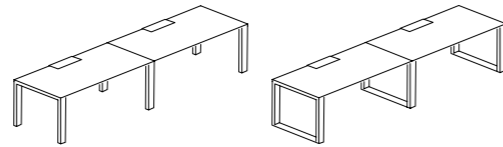

Single-sided Bench for 2 staffs