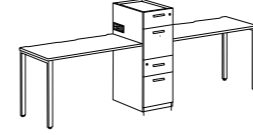

Single-sided Bench with High Cabinet 单边台带高柜

Single-sided Bench with High Cabinet for 2 Staffs
单边台带高柜 - 2人
W: 2800, 3200, 3400
D: 616, 716
BH: 745 CH: 1100