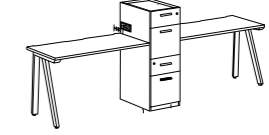

Single-sided Bench with High Cabinet for 3 Staffs
单边台带高柜 - 3人
W: 4400, 5000, 5300
D: 616, 716
BH: 745 CH: 1100