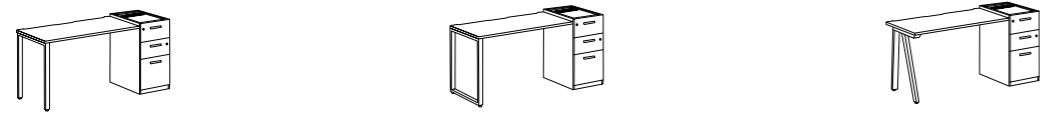

Single-sided Bench with Low Cabinet 单边台带矮柜

Single-sided Bench with Low Cabinet for 1 Staffs
单边台带矮柜 - 1人
W: 1600, 1800, 1900
D: 616, 716
BH: 745 CH: 780