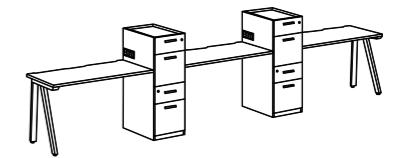

Sizza Bench Plus 芸荟睿致共享台

Double-sided Bench with High Cabinet 对座台带高柜

Single-sided Bench with High Cabinet 单边台带高柜

Single-sided Bench with High Cabinet 单边台带高柜

Double-sided Bench with Low Cabinet 对座台带矮柜