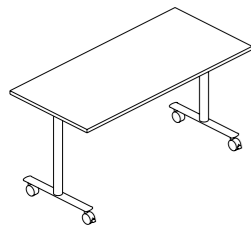

Venus Training Table 傲悦培训桌

Foldable Training Table with Castors
可折叠培训台带脚轮
W: 1200, 1400, 1500, 1600
D: 600, 700
H: 755