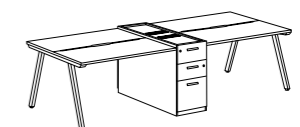

Sizza Bench Plus 芸荟睿致共享台

Double-sided Bench with High Cabinet 对座台带高柜

Single-sided Bench with High Cabinet 单边台带高柜

Single-sided Bench with High Cabinet 单边台带高柜

Double-sided Bench with Low Cabinet 对座台带矮柜