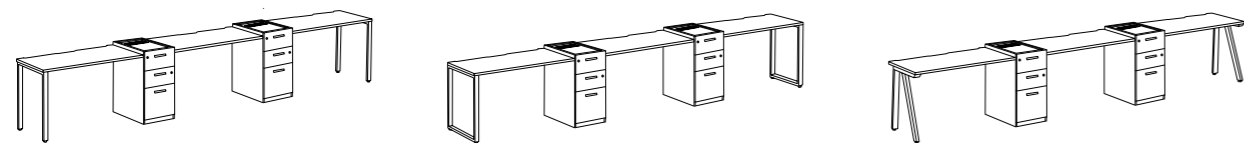

Single-sided Bench with Low Cabinet for 3 Staffs
单边台带矮柜 - 3人
W: 4400, 5000, 5300
D: 616, 716
BH: 745 CH: 780