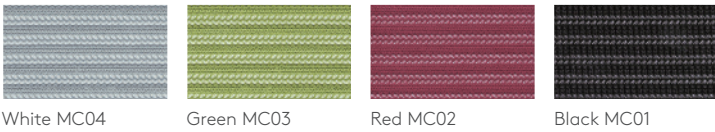

Material Option 物料选择

Mesh