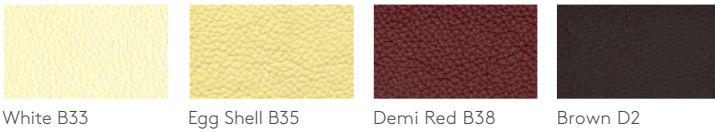

### Material Option 物料选择

Mesh

Fabric

Leather

Frame Color

Remark 备注：  
Color variations may occur on soft copies or printed matters. Please refer to swatch cards or actual product samples for color selection.  
颜色可能因电子档或印刷效果而出现差异，当选择颜色时，可参考色卡或真实样本。