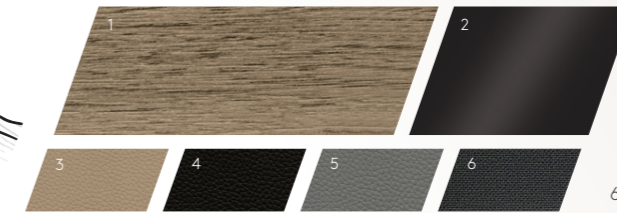

Mount Fuji 富士山

1. Almond Natural Oak 榛果天然白橡 (AO-SLMOP)
2. Pitch Black 暗夜黑 (PBK)
3. Tortilla 褐玉米 (2010-34)
4. Caviar 黑鱼子 (2010-70)
5. Rhino 犀牛灰 (1810-81)
6. Medley Universe 60999 (MD03)