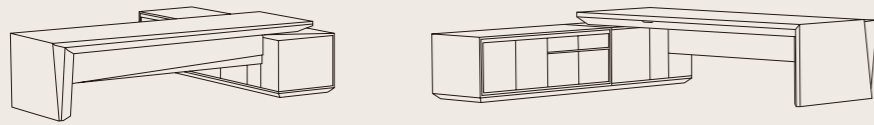

Seats of superiority, sumptuously crafted for comfort, luxurious and visual expression — executive sofa and table present designs naturally serving both formal and casual.

宽大霸气的座椅，融合优越的坐感与奢华的工艺，不但让您体验极致的舒适，视觉盛宴的精美呈现，更是富有灵魂的精工匠作——行政沙发和茶几的设计完美满足商务洽谈或休闲放松的需求。

Coffee Table with Elegant Glass Surface
茶几带高雅的玻璃面饰

Exquisite Design of Contoured Sofa
精巧而线条优美的沙发设计

STATEMENT OF LINE 产品线

Executive Desk 行政主桌

Executive desk, w/ Return Cabinet
行政主桌带边柜
W2400 D2200 H750
W2800 D2600 H750
W3200 D2800 H750
W3600 D2800 H750
W3600 D3400 H750