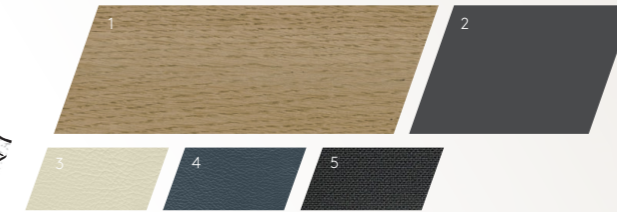

Square Corner Table
正方形边几
W700 D700 H470

Sofa 沙发

1-Seater Sofa
一人位沙发
W1400 D800 H800
W2000 D800 H800

2-Seater Sofa
二人位沙发
W2200 D800 H800
W2400 D800 H800
W2800 D800 H800

COPIOUS MATERIAL 材质多样 配搭丰富

Commanding and powerful, decisive and intellectual — executive character made bespoke through rich materials, including veneer, metal leather and fabric, all complemented with colors and tones to truly define. Choose a pre-selected palette or hand pick your own selection to create a comfortable private workspace in any environment.

无论树立威严还是彰显权力、或是坚决果断与决策明智都是行政高管必备的特质，通过木皮、金属、皮革和布料等材质的巧妙糅合，辅以不同颜色和色调的搭配，彰显领导者与众不同的风范。此外，除选择 Apex 特选色系，您亦可亲手搭配一款自选色系，在任何环境中都能让您创建一个舒适的私密办公场所。

The Himalayas 喜马拉雅山

1. Mocha Natural Oak 摩卡天然白橡 (MO-SLMOP)
2. Limestone Gray 熔岩灰 (LGR)
3. Rime Ivory 象牙灰 (1920-60)
4. Indigo 靛蓝 (1920-85)
5. Medley Universe 60999 (MD03)