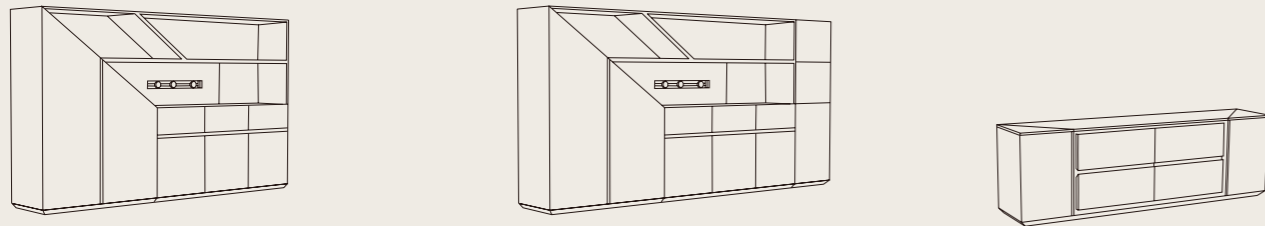

Coffee Table with Elegant Glass Surface
茶几带高雅的玻璃面饰

Exquisite Design of Contoured Sofa
精巧而线条优美的沙发设计

STATEMENT OF LINE 产品线

Executive Desk 行政主桌

Executive desk, w/ Return Cabinet
行政主桌带边柜
W2400 D2200 H750
W2800 D2600 H750
W3200 D2800 H750
W3600 D2800 H750
W3600 D3400 H750

Cabinet 组合柜

Back Credenza Combination w/ 1.5M Height Wardrobe
背柜组合带 1.5M 衣柜
W2800 D600 H2000
W3400 D600 H2000
W3600 D600 H2000

Back Credenza Combination w/ 2M Height Wardrobe
背柜组合带 2M 衣柜
W3400 D600 H2000
W3600 D600 H2000
W4000 D600 H2000