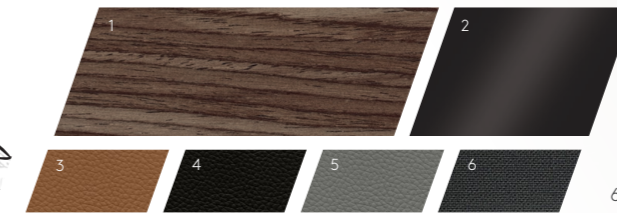

Mount Everest 珠穆朗玛峰

1. Walnut Crown 山纹胡桃木色 (WR-SLMOP)
2. Pitch Black 暗夜黑 (PBK)
3. Cinnamon 肉桂棕 (1810-29)
4. Caviar 黑鱼子 (2010-70)
5. Rhino 犀牛灰 (1810-81)
6. Medley Universe 60999 (MD03)