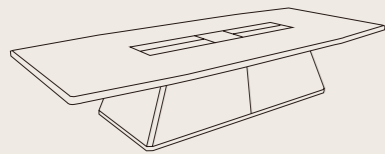

Coffee Table with Elegant Glass Surface
茶几带高雅的玻璃面饰

Exquisite Design of Contoured Sofa
精巧而线条优美的沙发设计

STATEMENT OF LINE 产品线

Executive Desk 行政主桌

Executive desk, w/ Return Cabinet
行政主桌带边柜
W2400 D2200 H750
W2800 D2600 H750
W3200 D2800 H750
W3600 D2800 H750
W3600 D3400 H750

Cabinet 组合柜

Back Credenza Combination w/ 1.5M Height Wardrobe
背柜组合带 1.5M 衣柜
W2800 D600 H2000
W3400 D600 H2000
W3600 D600 H2000

Back Credenza Combination w/ 2M Height Wardrobe
背柜组合带 2M 衣柜
W3400 D600 H2000
W3600 D600 H2000
W4000 D600 H2000

Low Cabinet
矮柜
W1800 D500 H750
W2400 D500 H750

Conference Table 会议桌

Conference Table
会议桌
W3600 D1600 H750
W4000 D1800 H750
W4800 D1800 H750

Coffee Table 茶几

Rectangular Coffee Table
长方形茶几
W1200 D700 H400
W1600 D800 H400