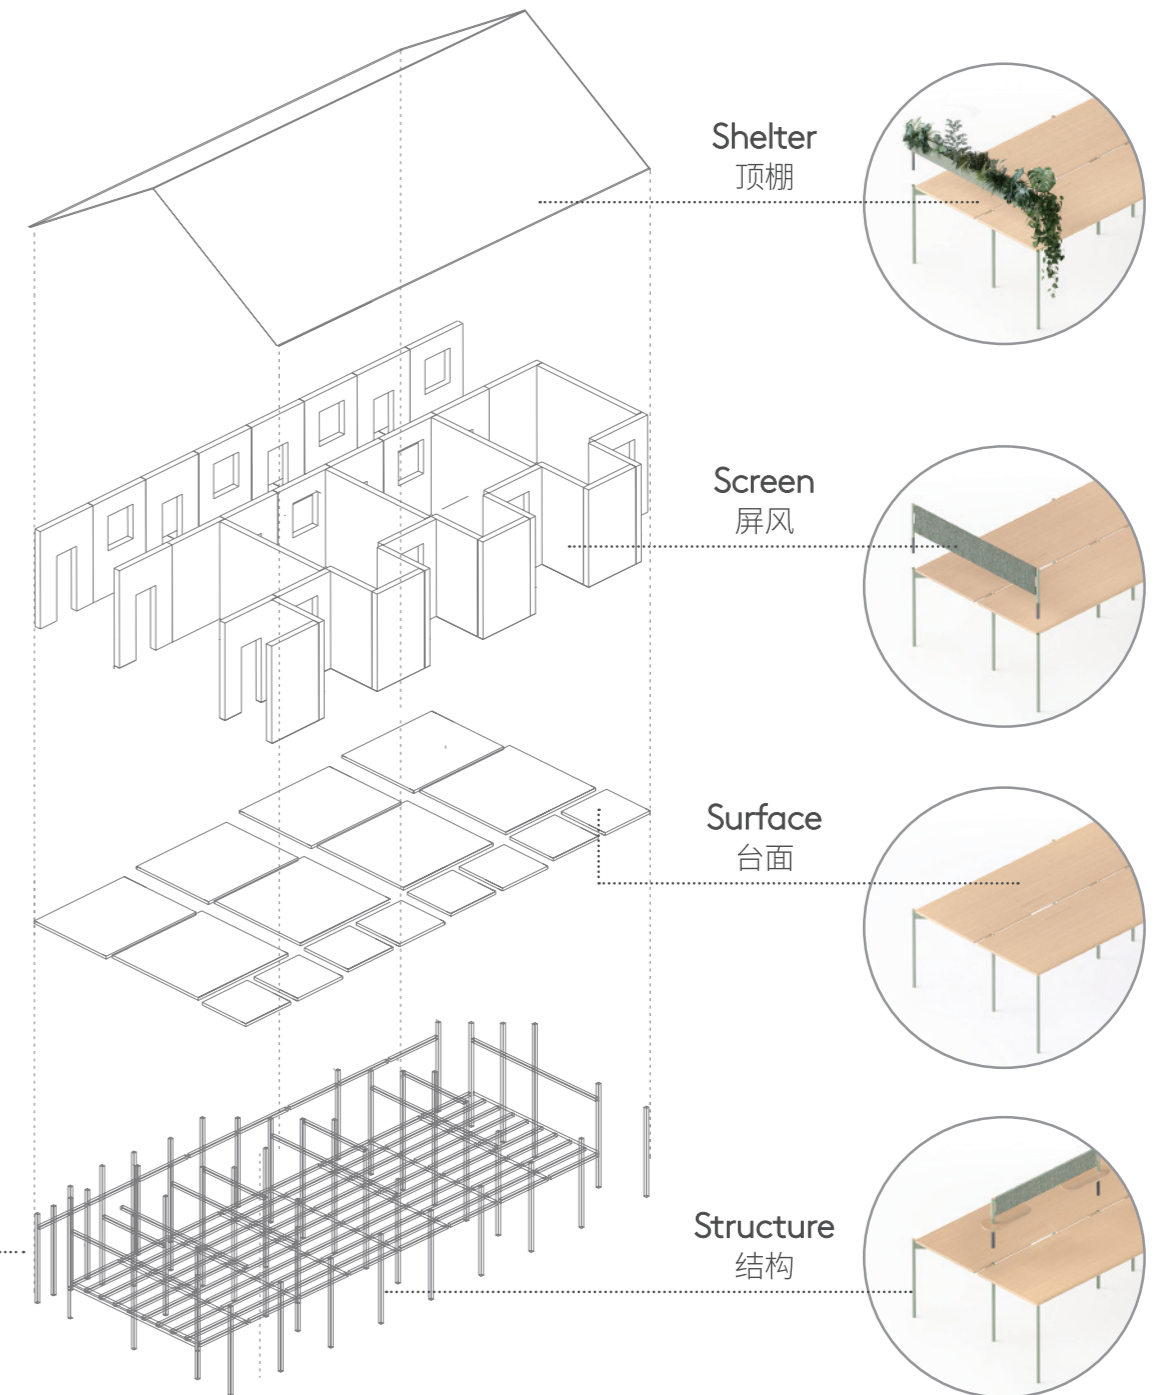

Housing a close-knit community, the Longhouse supports work, play and rest with sustainability at its heart – a place where cooperation and continuous learning allows communities to thrive.

Longhouse 的灵感来源于中国和东南亚土著如达雅克族的长屋住宅建筑。经过数千年的验证，传统长屋独特的高脚木桩和房梁结构是允许定制高度和延伸增盖的，适应了宗族人口的增长。

### Slim Round Post 简约纤细的圆柱

Longhouse's round post allows shared surface elements, to extend for additions from workstations.

Longhouse 通过圆柱子层叠可将共享桌面模块延伸及增加工作岗位。