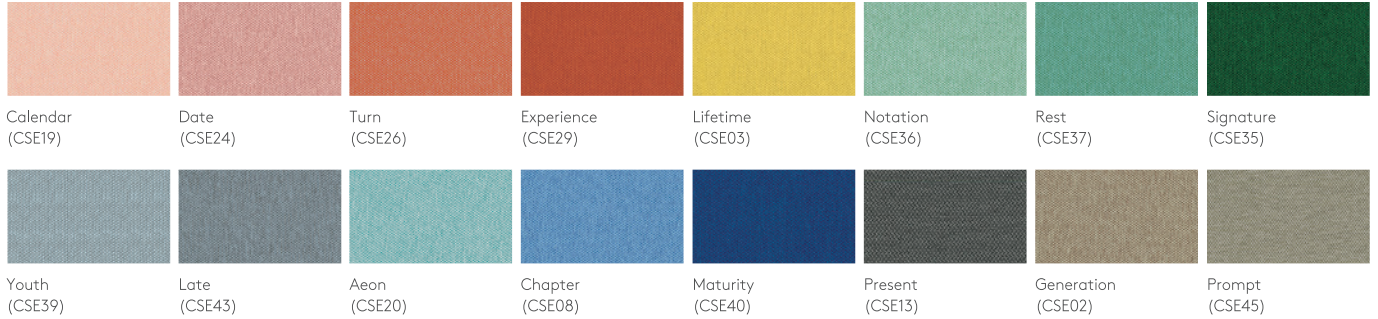

Space Division for Recreation Area
休闲区空间划分

Space Division for Workplace Collaboration
开放式办公协作区空间划分

Material Option 物料选择

Fabric 布料

Era

Elvy

New Win

Powder Paint 金属喷粉

Remarks 备注:
Color variations may occur on soft copies or printed matters. Please refer to swatch cards or actual product samples for color selection.
颜色可能因电子档或印刷效果而出现差异，当选择颜色时，可参考色卡或真实样本。

Office & Showroom 分行及展厅