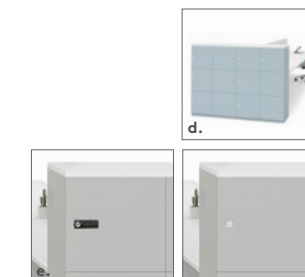

Metal Locker for Bench - Solid Series

共享台钢制储物柜 - 纯色系列

- d. Locker for Bench integrates seamlessly with the Avail bench, providing additional storage spaces for the entire team.
- e. Digit lock or key random is optional for selection in all lockers.
- d. 共享台储物柜可与 Avail 共享台完美配搭使用，为团队增添更多个人物品的存储空间。
- e. 所有储物柜可选用数字密码锁或任意锁。