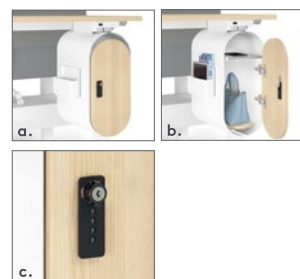

- a. 内置三层独特美观的储物空间，以满足不同个人物品存储容量与便捷的需求。
- b. 环岛设计防止物品掉落。
- c. 纤巧设计提供额外的腿部空间，增加舒适度。
- d. 定向脚轮让移动文件柜时变得份外便捷。

The simple hanging Pocket provides an incredible storage space especially for use in Longhouse high bench and Avail height-adjustable desk, making it the most convenient solution for arm's reach of personal items.

简约美观的Pocket 是专为Longhouse 共享高桌和 Avail 升降台而设的台底悬挂式存储解决方案，为您带来了最便捷的存储空间，让个人物件随心触手可及，并增加额外存储空间。

Pocket Hanging Storage

台底悬挂式存储柜

- a. Slim and compact design provides convenient space-saving solution for height-adjustable desk.
- b. Built-in unique two-layer of storage space is made to fit personal storage. The upper layer is PET material for a comfortable touch. The external slot is made for hanging MyTools and provides additional storage of arm-reached personal items.
- c. Digit lock is offered to provide security of personal belongings.