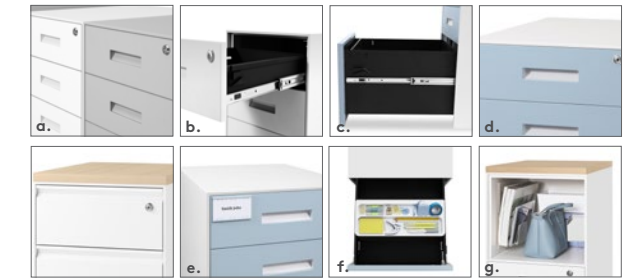

- a. Durable metal mobile pedestal with sturdy drawer surface.
  - b. The anti-tilt mechanism system allows the mobile pedestal not fall down from opening more than one drawer at the same time
  - c. High quality metal drawer runners with full extension on all drawers.
  - d. Metal drawers with ingenious design of interior knifeshape or S Pull handle for decorative use.
  - e. Magnetic name tag holder to personalize your storage.
  - f. New designed of stationery holder placed inside the drawer for convenient use.
  - g. The fixed open-shelf pedestal provides handy personal storage.
- a. 持久耐用的钢制活动抽屉柜配明亮坚固的面板。
  - b. 设有防倾倒系统，防止超过一个抽屉同时打开，导致柜桶翻倒。
  - c. 高品质钢制路轨能支持抽屉全面伸延，能扩大收纳容量。
  - d. 钢制抽屉配以匠心精巧的内斜切或S型拉手设计，美观实用，安全可靠。
  - e. 可配磁石贴面的铭牌架，方便个人使用。
  - f. 设计新颖的文具盘可放于抽屉内，方便使用。
  - g. 固定空格抽屉柜可提供便捷储存个人物品。