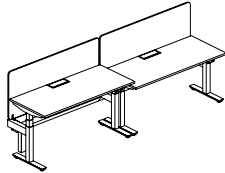

HAD Smart Wiring 升降台智能走线

The flexible Avail cable solution for HAD is designed to hang from the underside of work surface, with centralized and concealed trunking for tidy and effortless wire management.

Avail灵活走线解决方案·专为HAD台底悬挂走线设计·集中隐藏的线槽·整洁美观·便于走线管理。

Avail Height-Adjustable Desk 升降台

Bench Height-Adjustable Desk 共享台

Bench
双边共享升降台 (3节脚)
W: 1400,1500,1600,1800
D: 1200,1400,1600
H: 625-1275

Height-Adjustable Bench
(Single)
单边共享升降台
W: 1400,1500,1600,1800,2200
D: 700,800,900,1000
H: 690-1025