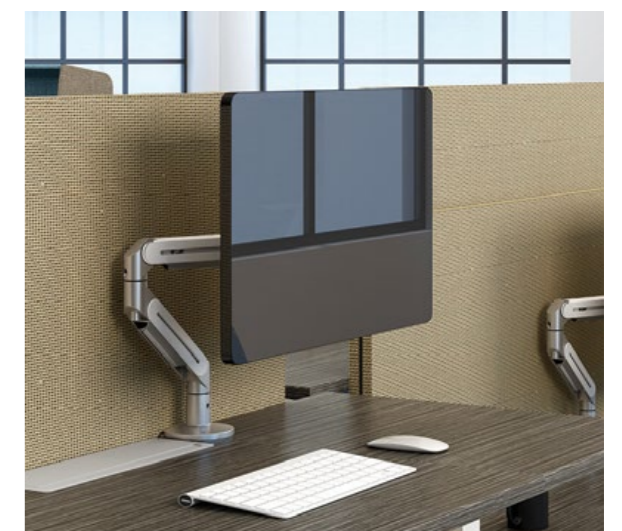

Avail Height-Adjustable Bench
With Desk Mount Frameless Screen
Mimeo Chair

Avail 升降共享台 带无框挂台屏风
Mimeo 座椅

Workplace Wellness Ergonomics and Movements

健康的办公空间：贴合人体设计

Movement and good ergonomic designs at the workplace not only improve overall employee wellbeing, but also help to raise productivity and engagement. The Avail height-adjustable workstation, includes height-adjustable desks, monitor arms and ergonomic chairs, which make it easy to maintain ideal posture and line of sight.

贴合人体工学与运动的办公空间设计，不仅改善员工的身心健康，更有助于提高生产力和工作投入感。完备的Avail升降工作台组合，包括升降台、显示器支架和贴合人体设计的座椅，可随时让员工保持理想的办公姿势，拥有良好视线，带来健康的办公空间体验。

Monitor Arm 显示器支架

Ergonomic monitor arm help users set their screen at the correct position spot to encourage good posture.

贴合人体工学设计的显示器支架能帮助使用者将显示屏设置于正确的位置，以保持其良好正确的姿势。

Staff Height-Adjustable Desk Stand Up for Your Health

员工升降台 站立办公 呵护健康

The Avail Height-Adjustable Desk (HAD) supports a variety of working styles and positions, allowing you to work both at sitting and standing height. The series also comes in different configurations to fit every layout and plan, including L-shape, 120-degree styles and integrated version with all Avail panels.

Avail 升降独立直台 带 A30™ 落地屏风

Product Highlight 产品特点

Height-Adjustable Desk Application
升降台应用

- A. Staff HAD Bench 员工升降共享台
- B. Height-Adjustable Desk with Panel
升降台配 Avail 屏风

Height-Adjustable Desk Screen
升降台桌上屏风