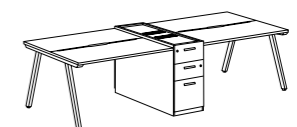

Single-sided Bench with High Cabinet 单边台带高柜

Single-sided Bench with High Cabinet for 1 Staffs
单边台带高柜 - 1人
W: 1600, 1800, 1900
D: 616, 716
BH: 745 CH: 1100

Single-sided Bench with High Cabinet 单边台带高柜

Single-sided Bench with High Cabinet for 2 Staffs
单边台带高柜 - 2人
W: 2800, 3200, 3400
D: 616, 716
BH: 745 CH: 1100

Single-sided Bench with High Cabinet for 3 Staffs
单边台带高柜 - 3人
W: 4400, 5000, 5300
D: 616, 716
BH: 745 CH: 1100

Double-sided Bench with Low Cabinet 对座台带矮柜

Double-sided Bench with Low Cabinet for 2 Staffs
对座台带矮柜 - 2人
W: 1600, 1800, 1900
D: 1232, 1432
BH: 745 CH: 780

Double-sided Bench with Low Cabinet for 4 Staffs
对座台带矮柜 - 4人
W: 2800, 3200, 3400
D: 1232, 1432
BH: 745 CH: 780

Sizza Bench Plus 芸荟睿致共享台

Double-sided Bench with Low Cabinet 对座台带矮柜

Double-sided Bench with Low Cabinet for 6 Staffs
对座台带矮柜 - 6人
W: 4400, 5000, 5300
D: 1232, 1432
BH: 745 CH: 780