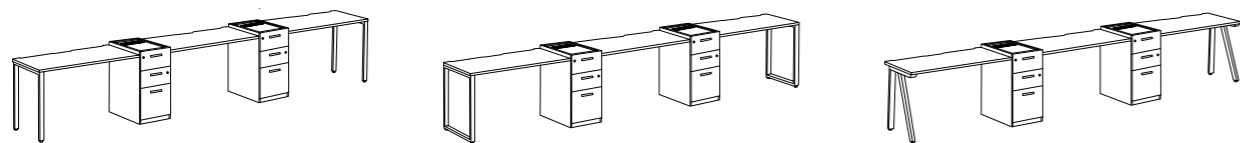

Single-sided Bench with Low Cabinet for 3 Staffs
单边台带矮柜 - 3人
W: 4400, 5000, 5300
D: 616, 716
BH: 745 CH: 780