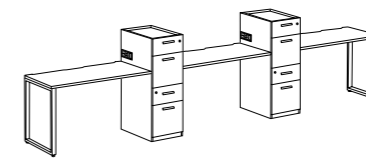

Single-sided Bench with High Cabinet 单边台带高柜

Single-sided Bench with High Cabinet for 1 Staffs
单边台带高柜 - 1人
W: 1600, 1800, 1900
D: 616, 716
BH: 745 CH: 1100

Single-sided Bench with High Cabinet 单边台带高柜

Single-sided Bench with High Cabinet for 2 Staffs
单边台带高柜 - 2人
W: 2800, 3200, 3400
D: 616, 716
BH: 745 CH: 1100

Single-sided Bench with High Cabinet for 3 Staffs
单边台带高柜 - 3人
W: 4400, 5000, 5300
D: 616, 716
BH: 745 CH: 1100

Double-sided Bench with Low Cabinet 对座台带矮柜

Double-sided Bench with Low Cabinet for 2 Staffs
对座台带矮柜 - 2人
W: 1600, 1800, 1900
D: 1232, 1432
BH: 745 CH: 780