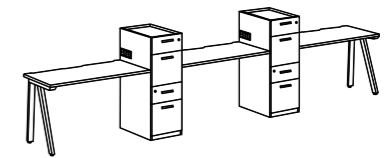

Single-sided Bench with High Cabinet 单边台带高柜

Single-sided Bench with High Cabinet for 1 Staffs
单边台带高柜 - 1人
W: 1600, 1800, 1900
D: 616, 716
BH: 745 CH: 1100

Single-sided Bench with High Cabinet 单边台带高柜

Single-sided Bench with High Cabinet for 2 Staffs
单边台带高柜 - 2人
W: 2800, 3200, 3400
D: 616, 716
BH: 745 CH: 1100

Single-sided Bench with High Cabinet for 3 Staffs
单边台带高柜 - 3人
W: 4400, 5000, 5300
D: 616, 716
BH: 745 CH: 1100

Double-sided Bench with Low Cabinet 对座台带矮柜

Double-sided Bench with Low Cabinet for 2 Staffs
对座台带矮柜 - 2人
W: 1600, 1800, 1900
D: 1232, 1432
BH: 745 CH: 780