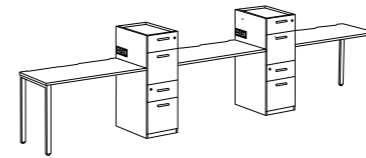

Single-sided Bench with High Cabinet 单边台带高柜

Single-sided Bench with High Cabinet for 1 Staffs
单边台带高柜 - 1人
W: 1600, 1800, 1900
D: 616, 716
BH: 745 CH: 1100

Single-sided Bench with High Cabinet 单边台带高柜

Single-sided Bench with High Cabinet for 2 Staffs
单边台带高柜 - 2人
W: 2800, 3200, 3400
D: 616, 716
BH: 745 CH: 1100