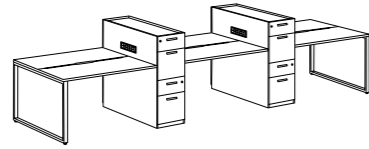

Sizza Bench Plus 芸荟睿致共享台

Double-sided Bench with High Cabinet 对座台带高柜

Single-sided Bench with High Cabinet 单边台带高柜

Single-sided Bench with High Cabinet 单边台带高柜

Double-sided Bench with Low Cabinet 对座台带矮柜