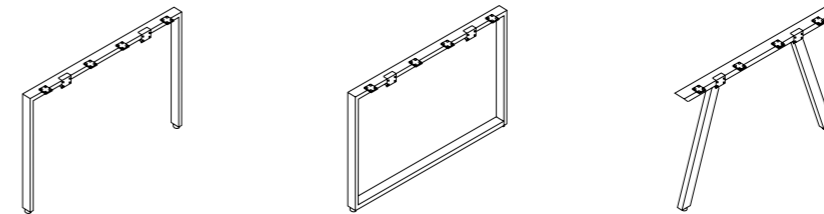

Desktop Tackable Screen w/frame (Full Width) - Fabric
桌上有框针板屏风 (全宽) - 布屏风
W: 1200, 1400, 1500
H: 380
T: 30

Single-sided Bench with Low Cabinet 单边台带矮柜

Single-sided Bench with Low Cabinet for 1 Staffs
单边台带矮柜 - 1人
W: 1600, 1800, 1900
D: 616, 716
BH: 745 CH: 780

Metal Leg 金属脚

50 x 25
50 Square End Leg, Open (50A)
50 方形开口脚
W: 1200, 1400
H: 720

50 x 25
50 Square End Leg, Closed (50B)
50 方形封口脚
W: 1200, 1400
H: 720

60 x 30
60 Trapezoid End Leg, Open (60C)
60 梯形开口脚
W: 1200, 1400
H: 720