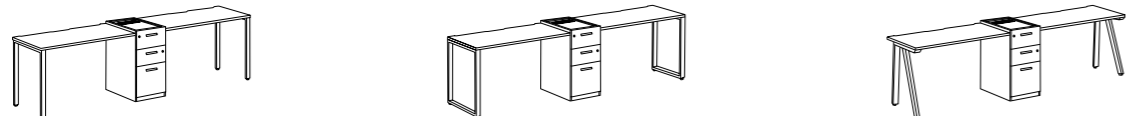

Double-sided Bench with Low Cabinet for 4 Staffs
对座台带矮柜 - 4人
W: 2800, 3200, 3400
D: 1232, 1432
BH: 745 CH: 780

Sizza Bench Plus 芸荟睿致共享台

Double-sided Bench with Low Cabinet 对座台带矮柜

Double-sided Bench with Low Cabinet for 6 Staffs
对座台带矮柜 - 6人
W: 4400, 5000, 5300
D: 1232, 1432
BH: 745 CH: 780

Desktop Screen 桌上屏风

Desktop Frameless Screen (Half Width) - Fabric
桌上无框屏风 (半宽) - 布屏风
W: 1000, 1200, 1300
H: 400
T: 20

Desktop Screen w/frame (Full Width) - Fabric
桌上有框屏风 (全宽) - 布屏风
W: 1200, 1400, 1500
H: 380
T: 30

Desktop Tackable Screen w/frame (Full Width) - Fabric
桌上有框针板屏风 (全宽) - 布屏风
W: 1200, 1400, 1500
H: 380
T: 30

Single-sided Bench with Low Cabinet 单边台带矮柜

Single-sided Bench with Low Cabinet for 1 Staffs
单边台带矮柜 - 1人
W: 1600, 1800, 1900
D: 616, 716
BH: 745 CH: 780