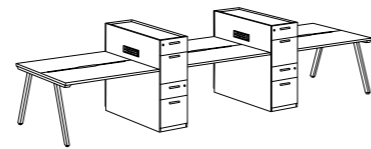

Sizza Bench Plus 芸荟睿致共享台

Double-sided Bench with High Cabinet 对座台带高柜

Single-sided Bench with High Cabinet 单边台带高柜

Single-sided Bench with High Cabinet 单边台带高柜

Double-sided Bench with Low Cabinet 对座台带矮柜