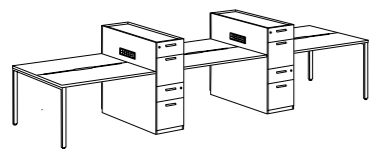

Double-sided Bench with High Cabinet for 6 Staffs
对座台带高柜 - 6人
W: 4400, 5000, 5300
D: 1232, 1432
BH: 745 CH: 1100