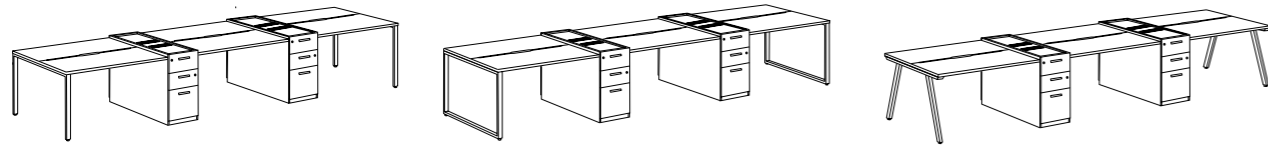

Single-sided Bench with High Cabinet for 3 Staffs
单边台带高柜 - 3人
W: 4400, 5000, 5300
D: 616, 716
BH: 745 CH: 1100

Double-sided Bench with Low Cabinet 对座台带矮柜

Double-sided Bench with Low Cabinet for 2 Staffs
对座台带矮柜 - 2人
W: 1600, 1800, 1900
D: 1232, 1432
BH: 745 CH: 780

Double-sided Bench with Low Cabinet for 4 Staffs
对座台带矮柜 - 4人
W: 2800, 3200, 3400
D: 1232, 1432
BH: 745 CH: 780

Sizza Bench Plus 芸荟睿致共享台

Double-sided Bench with Low Cabinet 对座台带矮柜

Double-sided Bench with Low Cabinet for 6 Staffs
对座台带矮柜 - 6人
W: 4400, 5000, 5300
D: 1232, 1432
BH: 745 CH: 780