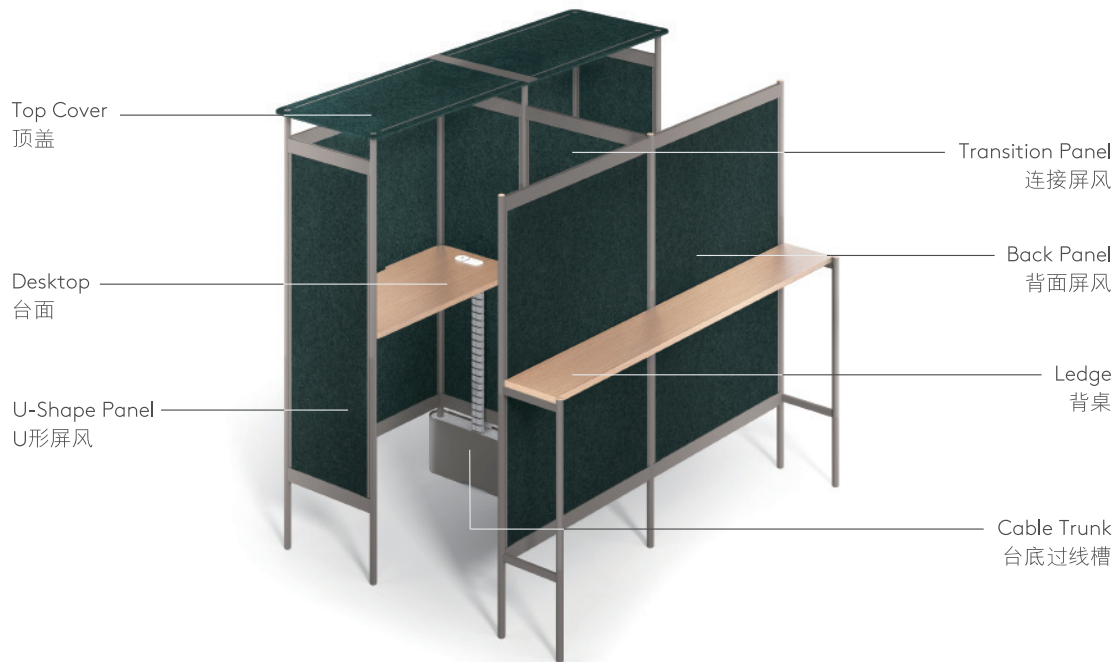

Townhouse

A New House for a New Workplace

Townhouse's semi-enclosed booth provides a safe working environment for a quick touchdown, private phone calls or productive work. Whether standing or sitting, its' convenient power charging, PET roof for noise reduction and glazed panels for natural light, all combines into a well-appointed booth that gives the perception of a larger space.

Townhouse's space-saving solution resolves emerging demands in changing workplaces.

栖庭新苑 空间新蕴

Townhouse 工作亭采用半封闭式设计，让您在安全静逸的工作环境中进行临时办公，快速便捷地接听私人电话或高效工作。无论是站立还是坐着办公，Townhouse 都可以满足您便捷充电的需求。同时，它的顶部设计采用了PET降噪功能，配以半透明玻璃屏风设计，渗透着自然柔和的光线、舒适洋溢，让空间显得宽敞大气。

Townhouse 能提供节省办公空间的解决方案，完美满足灵活多变、日新月异的办公空间需求。

Double Touchdown

双边临时工作亭

Single Touchdown
单边临时工作亭
Top View 俯视图

Double Touchdown
双边临时工作亭
Top View 俯视图 / Elevation 立面图

Flexible Configuration 灵活的配置组合

Double Touchdown
双边临时工作亭