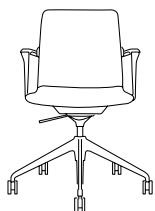

### 凡思行政座椅

Mid Back Chair with  
Armrest  
中背椅带扶手

Height 椅高 820mm - 920mm  
Depth 椅深 560mm  
Width 椅宽 560mm  
Seating Height 座高 445mm - 545mm  
Seating Depth 座深 450mm  
Seating Width 座宽 490mm

High Back Chair with  
Headrest & Armrest  
高背椅带头枕及扶手