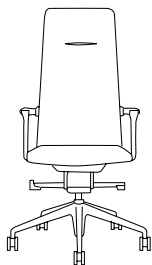

# Vane Executive Chair

Vane Executive Chair, Centric Executive Desk with Side Cabinet and Meeting Table  
凡思行政座椅、尚致行政办公桌带边柜及洽谈桌

### 凡思行政座椅

Mid Back Chair with  
Armrest  
中背椅带扶手

Height 椅高 820mm - 920mm  
Depth 椅深 560mm  
Width 椅宽 560mm  
Seating Height 座高 445mm - 545mm  
Seating Depth 座深 450mm  
Seating Width 座宽 490mm

High Back Chair with  
Headrest & Armrest  
高背椅带头枕及扶手

Height 椅高 1170mm - 1250mm  
Depth 椅深 600mm  
Width 椅宽 560mm  
Seating Height 座高 455mm - 535mm  
Seating Depth 座深 450mm  
Seating Width 座宽 490mm