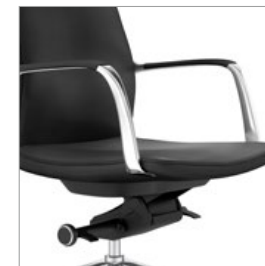

Aluminum 5-star Base with Castors  
抛光铝合金5星脚带脚轮

Streamlined Back Design  
流线型的椅背设计

Through its streamlined ergonomic back design, Vane conforms to all manner of body shapes and sizes, for full support and comfort.

凡思采用人体工学设计，其流线型椅背贴合各种身形和尺寸，全方位承托支撑，让您倍感舒适。

Seamless Comfort  
浑然一体 极至舒适

Soft lines and detailed stitching – Vane’s sleek one-piece design features a contoured molded foam seat, allowing for supreme long-term comfort for all body types.

流畅柔美的线条和精致细腻的缝线工艺让凡思卓尔非凡，别具一格。一体式流畅座椅采用定型泡棉的精心设计，紧密贴合不同体形的需求，让您畅享极致的舒适体验。

Front Tilting Mechanism  
前置式倾仰机关

Vane’s front-tilting lock mechanism adjusts between 4-level of recline tension to your right sitting positions.