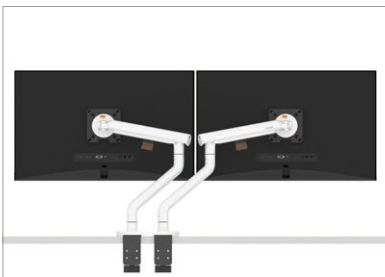

Yoca Monitor Arm • 显示器支架

Enhance Productivity

Yoca's ergonomic monitor arm assists working postures, for improved comfort, efficiency and productivity. The smart, durable design maintains a clutter-free workspace, its dynamic single- and dual-arms adjustable for flexible personalization.

助力健康 精益高效

符合人体工学的Yoca的显示器支架可以辅助不同的工作姿势，以提高舒适度、效率和生产力。智能、耐看的设计保持了整洁的工作空间，其动态的单臂和双臂可调节以实现灵活的个性化。

Color 颜色	Maximum Load 最大承重	Adjustment Function 调节功能	Installation 安装	Warranty 保养年限
Black / White 黑色 / 白色	3-9 kg	Upper Arm 360° , Base 180° / 360° 上臂 360° 旋转 · 底座 180° / 360° 旋转	Clamp Mount / Bolt-Through Mount 夹桌安装 / 穿桌	5 Years 5年

Powerhouse Tension Adjustment

Yoca's tensile strength supports all monitor weights, with a built-in mechanical spring allowing for optimal ergonomic height adjustment – left or right, up or down.

强劲的拉力调节

Yoca显示器支架的强度拉力支持不同重量的显示器，内置的机械弹簧，可实现最佳的人体工程学高度调节-左或右、上或下。

Concealed Cable Management

Concealed routing allows for easy power cable management, protected within its suede-leather encasement. Aesthetics are assured in a tidy surface.