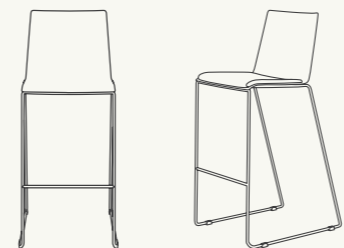

Slash多功能座椅与吧椅将简约清新的元素注入不同空间、完美搭配，有效激发团队互动、促进团队社交与高效协作。简雅美观与现代精致的造型让座椅散发轻盈的魅力、时尚舒适。Slash是餐饮服务和现代办公空间的理想选择，完全满足现今企业不断变化的需求。

Material Option 物料选项

Back/Seat Plastic 塑料背/座椅

Warm White (SH)	Clay (SCL)	Sage (SSA)	Chestnut (SCH)

TV Series 系列

Sky (TV021)	Misty (TV006)	Mojito (TV015)	Tornado (TV001)

Remarks 备注:
The plastic back / seat and metal frame color combination is fixed and cannot be selected upon preference.
Color variations may occur on soft copies or printed matters. Please refer to swatch cards or actual product samples for color selection.
产品的塑料背/座椅及金属架颜色是固定的，不可自选配搭。
颜色可能因电子档或印刷效果而出现差异，当选择颜色时，可参考色卡或真实样本。

Statement of Line 产品线

Wire Stacker /
Wire Stacker with Fabric Seat Cushion
雪橇椅 / 雪橇椅带布坐垫
Overall 整体 H780 W495 D540
Seat 座位 H445 W450 D450

Wire Stacker with Armrest /
Wire Stacker with Armrest and Fabric Seat Cushion
雪橇椅带扶手 / 雪橇椅带扶手及布坐垫
Overall 整体 H790 W540 D535
Seat 座位 H450 W450 D450

Bar Stool /
Bar Stool with Fabric Seat Cushion
吧椅 / 吧椅带布坐垫
Overall 整体 H1100 W495 D580
Seat 座位 H765 W450 D450

Trolley
手推车
H980 W1065 D585

Slash conveniently stacks up to 20 chairs high and is easily carted around.
Slash可以便捷地堆叠多达20张座椅，轻松搬运。