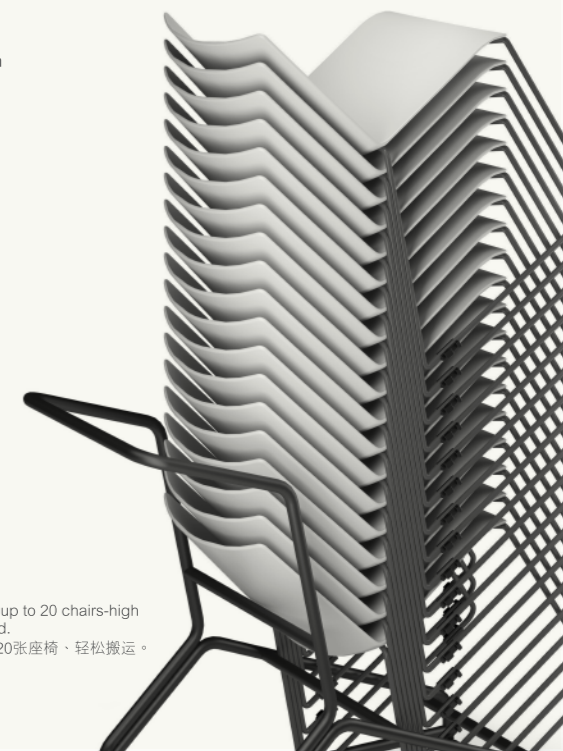

Statement of Line 产品线

Wire Stacker /
Wire Stacker with Fabric Seat Cushion
雪橇椅 / 雪橇椅带布坐垫
Overall 整体 H780 W495 D540
Seat 座位 H445 W450 D450

Wire Stacker with Armrest /
Wire Stacker with Armrest and Fabric Seat Cushion
雪橇椅带扶手 / 雪橇椅带扶手及布坐垫
Overall 整体 H790 W540 D535
Seat 座位 H450 W450 D450

Bar Stool /
Bar Stool with Fabric Seat Cushion
吧椅 / 吧椅带布坐垫
Overall 整体 H1100 W495 D580
Seat 座位 H765 W450 D450

Trolley
手推车
H980 W1065 D585

Slash conveniently stacks up to 20 chairs high and is easily carted around.
Slash可以便捷地堆叠多达20张座椅，轻松搬运。