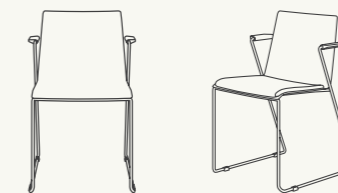

Slash多功能座椅与吧椅将简约清新的元素注入不同空间、完美搭配，有效激发团队互动、促进团队社交与高效协作。简雅美观与现代精致的造型让座椅散发轻盈的魅力、时尚舒适。Slash是餐饮服务和现代办公空间的理想选择，完全满足现今企业不断变化的需求。

Material Option 物料选项

Back/Seat Plastic 塑料背/座椅

Warm White (SH)	Clay (SCL)	Sage (SSA)	Chestnut (SCH)

TV Series 系列

Sky (TV021)	Misty (TV006)	Mojito (TV015)	Tornado (TV001)

Remarks 备注:
The plastic back / seat and metal frame color combination is fixed and cannot be selected upon preference.
Color variations may occur on soft copies or printed matters. Please refer to swatch cards or actual product samples for color selection.
产品的塑料背/座椅及金属架颜色是固定的，不可自选配搭。
颜色可能因电子档或印刷效果而出现差异，当选择颜色时，可参考色卡或真实样本。

Statement of Line 产品线

Wire Stacker /
Wire Stacker with Fabric Seat Cushion
雪橇椅 / 雪橇椅带布坐垫
Overall 整体 H780 W495 D540
Seat 座位 H445 W450 D450

Wire Stacker with Armrest /
Wire Stacker with Armrest and Fabric Seat Cushion
雪橇椅带扶手 / 雪橇椅带扶手及布坐垫
Overall 整体 H790 W540 D535
Seat 座位 H450 W450 D450

Bar Stool /
Bar Stool with Fabric Seat Cushion
吧椅 / 吧椅带布坐垫
Overall 整体 H1100 W495 D580
Seat 座位 H765 W450 D450

Trolley
手推车
H980 W1065 D585

Slash conveniently stacks up to 20 chairs high and is easily carted around.
Slash可以便捷地堆叠多达20张座椅，轻松搬运。