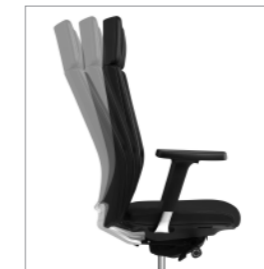

Adjustable Seat Height
可调节座椅高度

Advanced Synchronized
Mechanism
同步倾仰机关

Streamlined Back Design for Full Support
流线型背椎设计 全方位保护

Ergonomically designed with a nylon-curved back frame, the streamlined design conforms perfectly to the spine's shape, offering support and comfort while accommodating to spinal movements.

傲隼采用以人体工学设计的尼龙曲线型背框，其流线型的座椅设计可完美紧贴您的脊椎，为脊椎提供足够的承托，让您倍感舒适。

Top-notch Synchronized Mechanism
顶级同步倾仰机关

Ergonomic and efficient, the advanced synchronized mechanism's design offers four different positions for easily realignment.

先进而又高效的同步倾仰机关符合人体工学的设计，可让您轻松调节及锁定四个不同的倾仰角度，操作简易。

Adjustable Seat Depth
座椅深度调节

Seat depth adjustment can be up to 5 cm, allowing you to stretch your legs while aiding good blood acceleration and preventing numbness.

座椅的深度可调节多达5厘米，有利于伸展双腿，促进血液循环，防止腿部麻痹。

3D Adjustable Armrest
3D可调节扶手

3D adjustment armrest is easily moveable across both height and depth, for a range of seated postures that provide lasting support: up and down, back and forth, and left and right.