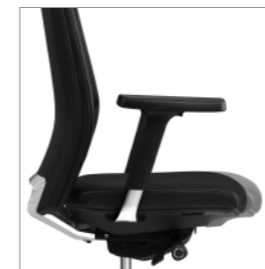

Adjustable Seat Height
可调节座椅高度

Advanced Synchronized
Mechanism
同步倾仰机关

Streamlined Back Design for Full Support
流线型背椎设计 全方位保护

Ergonomically designed with a nylon-curved back frame, the streamlined design conforms perfectly to the spine's shape, offering support and comfort while accommodating to spinal movements.

傲隼采用以人体工学设计的尼龙曲线型背框，其流线型的座椅设计可完美紧贴您的脊椎，为脊椎提供足够的承托，让您倍感舒适。

Top-notch Synchronized Mechanism
顶级同步倾仰机关

Ergonomic and efficient, the advanced synchronized mechanism's design offers four different positions for easily realignment.

先进而又高效的同步倾仰机关符合人体工学的设计，可让您轻松调节及锁定四个不同的倾仰角度，操作简易。

Adjustable Seat Depth
座椅深度调节

Seat depth adjustment can be up to 5 cm, allowing you to stretch your legs while aiding good blood acceleration and preventing numbness.

座椅的深度可调节多达5厘米，有利于伸展双腿，促进血液循环，防止腿部麻痹。

3D Adjustable Armrest
3D可调节扶手

3D adjustment armrest is easily moveable across both height and depth, for a range of seated postures that provide lasting support: up and down, back and forth, and left and right.