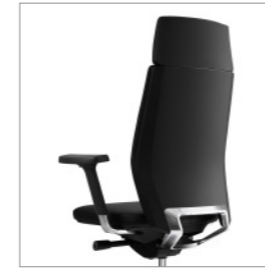

Elise Executive Chair

Elise Executive Chair, Prime Executive Desk with Side Cabinet, Conference Table, Sofa and Coffee Table
傲隼行政座椅、尚柏行政办公桌带边柜、会议桌、沙发及茶几

Contemporary Workplace Style

时尚格调 现代办公

Whether it's private offices or conference workspaces, Elise complements any possible office. It's the perfect blend of great comfort, quality and elegance.

无论是私密办公空间还是会议工作区，傲隼行政座椅可以成为任何办公空间最完美的搭配。它是舒适、高品质和优雅完美结合。

Elise Executive Chair

傲隼行政座椅

Comfortable Sponge Headrest
舒适海绵头枕

Leather Backrest
皮革靠背

3D Adjustable Armrest
3D可调节扶手

Adjustable Tension Control
可调节拉力控制旋钮

Adjustable Seat Height
可调节座椅高度

Advanced Synchronized
Mechanism
同步倾仰机关

Streamlined Back Design for Full Support
流线型背椎设计 全方位保护

Ergonomically designed with a nylon-curved back frame, the streamlined design conforms perfectly to the spine's shape, offering support and comfort while accommodating to spinal movements.

傲隼采用以人体工学设计的尼龙曲线型背框，其流线型的座椅设计可完美紧贴您的脊椎，为脊椎提供足够的承托，让您倍感舒适。

Top-notch Synchronized Mechanism
顶级同步倾仰机关

Ergonomic and efficient, the advanced synchronized mechanism's design offers four different positions for easily realignment.