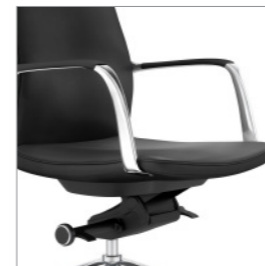

Front Tilting Mechanism
前置式倾仰机关

Vane’s front-tilting lock mechanism adjusts between 4-level of recline tension to your right sitting positions.

凡思的前置式倾仰机关可提供四段倾仰锁定模式，根据您需求调节倾仰角度，让您时刻畅享舒适的坐感体验。