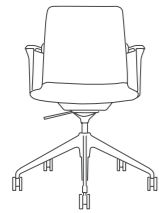

Vane Executive Chair 凡思行政座椅

Mid Back Chair with
Armrest
中背椅带扶手

Height 椅高 820mm - 920mm
Depth 椅深 560mm
Width 椅阔 560mm
Seating Height 座高 445mm - 545mm
Seating Depth 座深 450mm
Seating Width 座阔 490mm