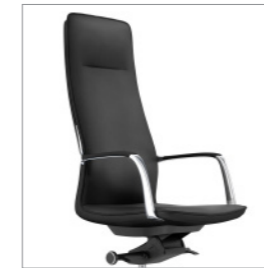

Seamless Comfort
浑然一体 极至舒适

Soft lines and detailed stitching – Vane’s sleek one-piece design features a contoured molded foam seat, allowing for supreme long-term comfort for all body types.

流畅柔美的线条和精致细腻的缝线工艺让凡思卓尔非凡，别具一格。一体式流畅座椅采用定型泡棉的精心设计，紧密贴合不同体形的需求，让您畅享极致的舒适体验。