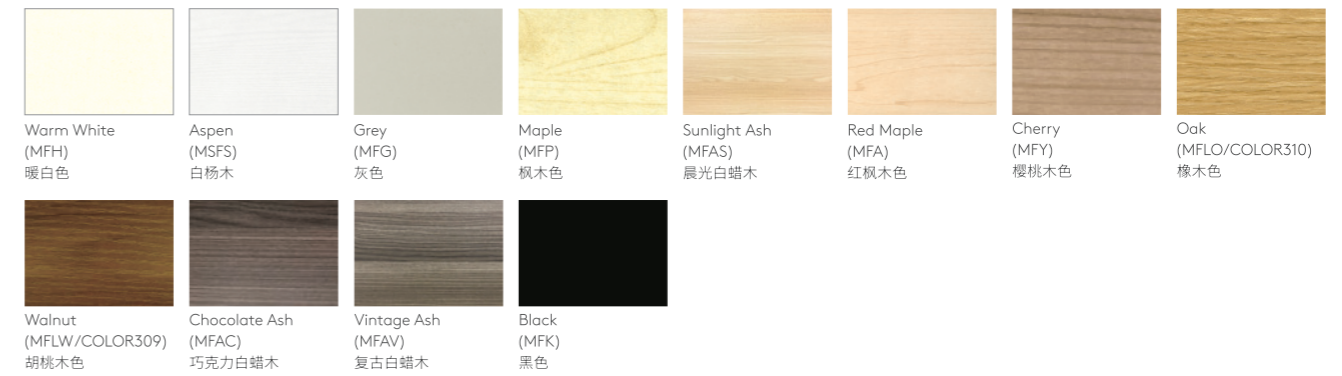

Desk, Bench and HAD 办公桌、共享台及升降台

MFC Desktop and End Cover 三聚氰胺板台面及边盖

Metal Leg, Modesty Panel and End Cover 金属台脚、前挡板及边盖

Panel System 屏风系统

Fabric Panel 布料屏风

Remarks 备注:

- More material color options are available for selection in Lamex Colorbook. Please consult your sales representatives or dealers for more information.
- Color variations may occur on soft copies or printed matters. Please refer to swatch cards or actual product samples for color selection. You're welcome to experience the product directly at our showroom.
- Avail Go HAD has passed ANSI/BIFMA X 5.5-2021 testing standard.
- Greenguard Indoor Air Quality Gold Certification applies to Avail Go desk, bench and HAD. Greenguard Indoor Air Quality Certification applies to Avail Go screen.
- 备有更多物料颜色选择，可参考美时彩集，详情请向销售代表或经销商查询。
- 颜色可能因电子档或印刷效果而出现差异，当选择颜色时，可参考色卡或真实样本。欢迎到各地展厅参观体验实物。
- Avail Go升降台已通过 ANSI/BIFMA X 5.5-2021 测试标准。
- Greenguard室内空气质量金级认证为 Avail Go 办公桌、共享台及升降台。Greenguard 室内空气质量认证为 Avail Go 屏风产品。