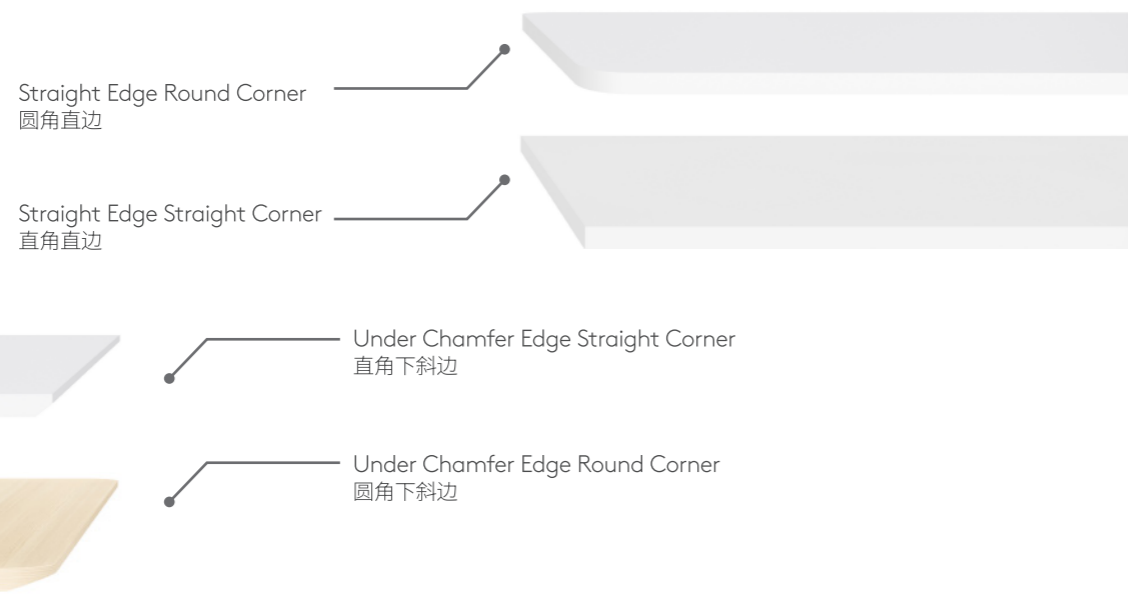

Worktop Edge 工作台封边