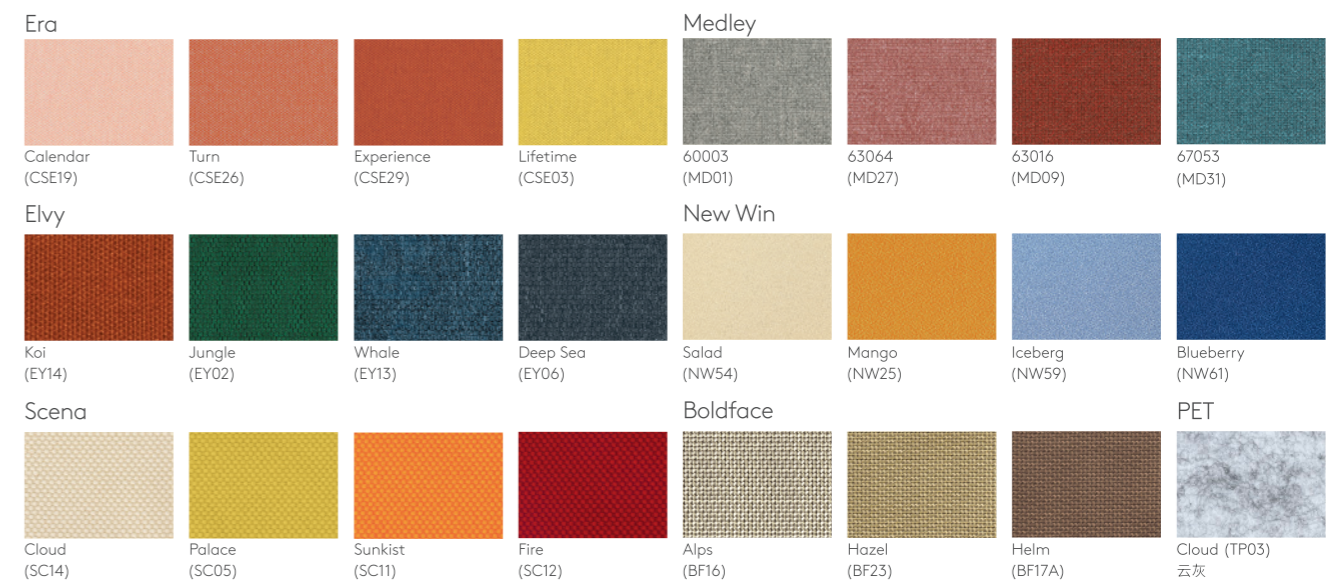

Desk, Bench and HAD 办公桌、共享台及升降台

MFC Desktop and End Cover 三聚氰胺板台面及边盖

Metal Leg, Modesty Panel and End Cover 金属台脚、前挡板及边盖

Panel System 屏风系统

Fabric Panel 布料屏风

Remarks 备注:

- More material color options are available for selection in Lamex Colorbook. Please consult your sales representatives or dealers for more information.
- Color variations may occur on soft copies or printed matters. Please refer to swatch cards or actual product samples for color selection. You're welcome to experience the product directly at our showroom.
- Avail Go HAD has passed ANSI/BIFMA X 5.5-2021 testing standard.
- Greenguard Indoor Air Quality Gold Certification applies to Avail Go desk, bench and HAD. Greenguard Indoor Air Quality Certification applies to Avail Go screen.
- 备有更多物料颜色选择，可参考美时彩集，详情请向销售代表或经销商查询。
- 颜色可能因电子档或印刷效果而出现差异，当选择颜色时，可参考色卡或真实样本。欢迎到各地展厅参观体验实物。
- Avail Go升降台已通过 ANSI/BIFMA X 5.5-2021 测试标准。
- Greenguard室内空气质量金级认证为 Avail Go 办公桌、共享台及升降台。Greenguard 室内空气质量认证为 Avail Go 屏风产品。