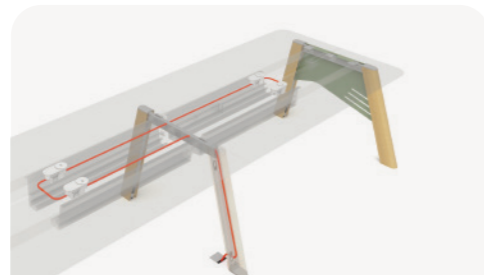

Stationary Tray, Drink Holder and Utility Cup
文具托盘, 饮料架及多用杯

Trapezoid Shared Shelf
梯形共享层架

Planter
植物盘

Power Performance 高性能走线管理

Smart cable management system is fully concealed under adjacent work surfaces, with wires routed through leg supports to provide convenient, continuous power and data connectivity. With Born, limitless power is on-demand.

Born 共享台走线管理系统将走线隐藏于邻近的工作台面下，通过台脚支撑管理走线整洁有序，稳定持续的电源和数据传输，可满足多种需求。

LX3 Power Module Cable Management
LX3 电源模块走线管理系统

Magnetic Wireless Charger
Cable Management
磁吸无线充电器走线管理系统

A-Shape Mid-leg with LX2 Power Module
Cable Management
A形中脚带LX2 电源模块走线管理系统