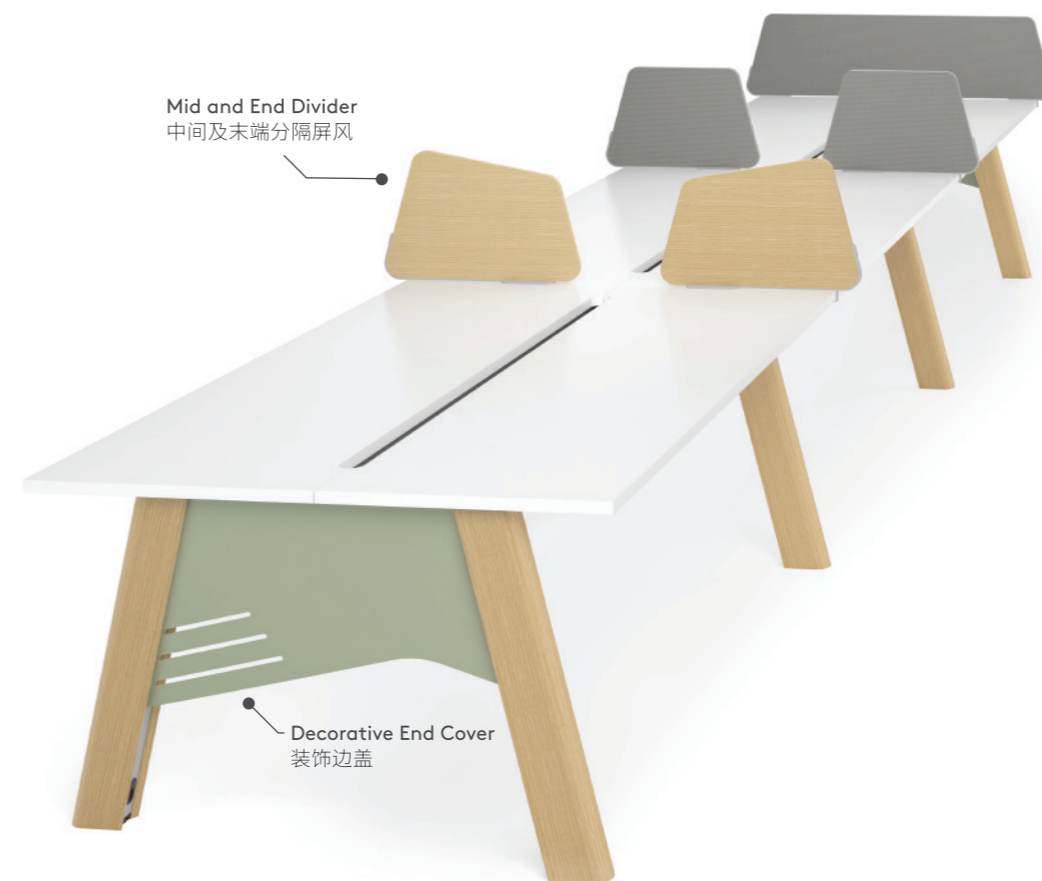

Mid and End Divider
中间及末端分隔屏风

Decorative End Cover
装饰边盖

Modesty Board 前挡板

Leg Platform 台脚

Straight Leg 直形脚

A-Shape Leg A形脚