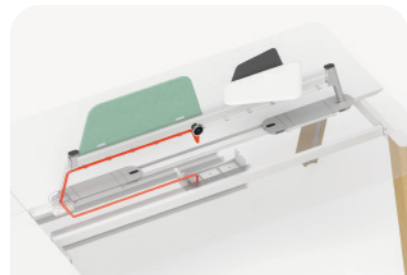

Magnetic Wireless Charger
Cable Management
磁吸无线充电器走线管理系统