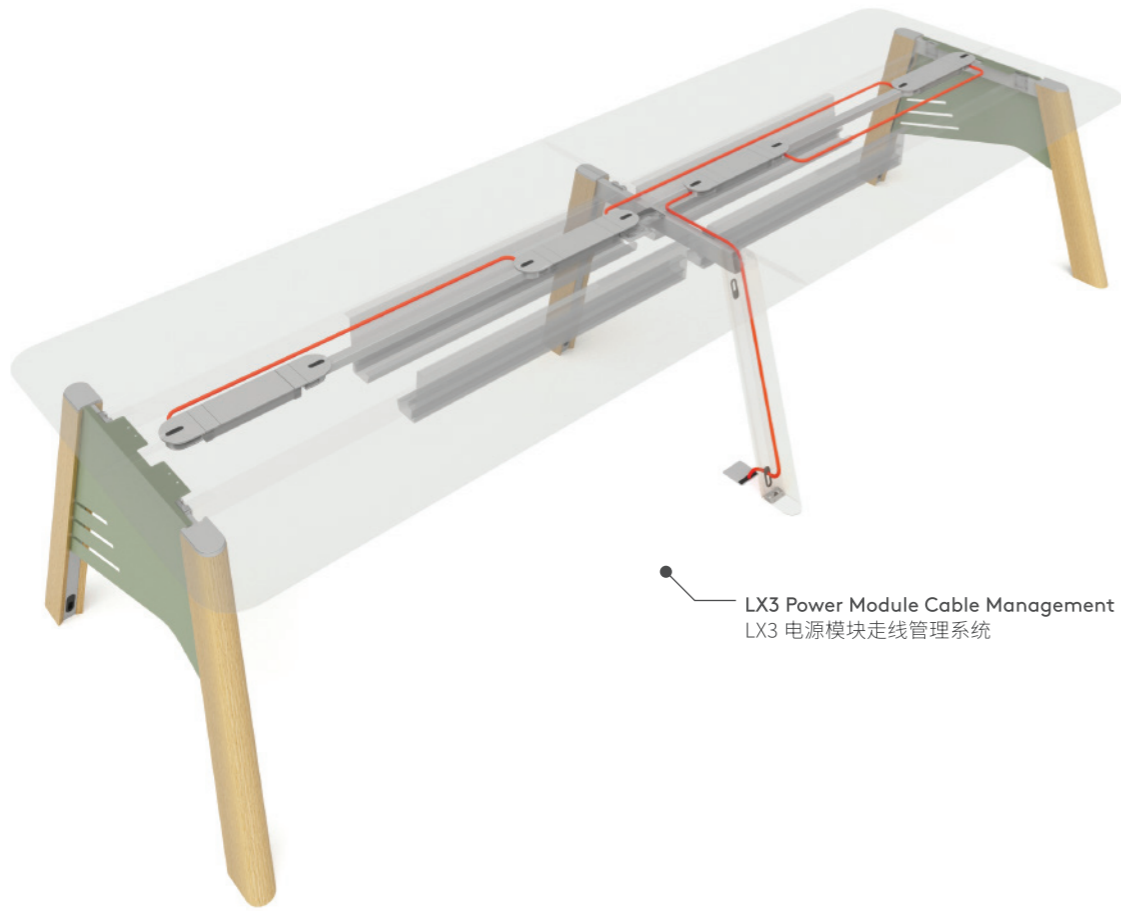

Stationary Tray, Drink Holder and Utility Cup
文具托盘, 饮料架及多用杯

Trapezoid Shared Shelf
梯形共享层架

Planter
植物盘

Power Performance 高性能走线管理

Smart cable management system is fully concealed under adjacent work surfaces, with wires routed through leg supports to provide convenient, continuous power and data connectivity. With Born, limitless power is on-demand.

Born 共享台走线管理系统将走线隐藏于邻近的工作台面下，通过台脚支撑管理走线整洁有序，稳定持续的电源和数据传输，可满足多种需求。

LX3 Power Module Cable Management
LX3 电源模块走线管理系统

Magnetic Wireless Charger
Cable Management
磁吸无线充电器走线管理系统

A-Shape Mid-leg with LX2 Power Module
Cable Management
A形中脚带LX2 电源模块走线管理系统

Straight Mid-leg Power and
Data Cable Management
直形中脚强弱电走线管理系统

Power Access: Plug and Play 电源连接：即插即用 轻松方便

Powering up your devices should never be a hassle. Explore our best access solutions with convenient power and USB sockets alongside BYOD platforms, for round-the-clock connectivity to boost work productivity.