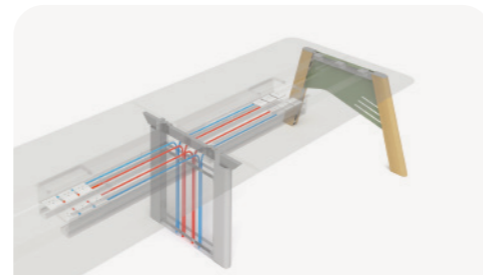

Stationary Tray, Drink Holder and Utility Cup
文具托盘, 饮料架及多用杯

Trapezoid Shared Shelf
梯形共享层架

Planter
植物盘

Power Performance 高性能走线管理

Smart cable management system is fully concealed under adjacent work surfaces, with wires routed through leg supports to provide convenient, continuous power and data connectivity. With Born, limitless power is on-demand.

Born 共享台走线管理系统将走线隐藏于邻近的工作台面下，通过台脚支撑管理走线整洁有序，稳定持续的电源和数据传输，可满足多种需求。

LX3 Power Module Cable Management
LX3 电源模块走线管理系统

Magnetic Wireless Charger
Cable Management
磁吸无线充电器走线管理系统

A-Shape Mid-leg with LX2 Power Module
Cable Management
A形中脚带LX2 电源模块走线管理系统

Straight Mid-leg Power and
Data Cable Management
直形中脚强弱电走线管理系统

Power Access: Plug and Play 电源连接：即插即用 轻松方便

Powering up your devices should never be a hassle. Explore our best access solutions with convenient power and USB sockets alongside BYOD platforms, for round-the-clock connectivity to boost work productivity.