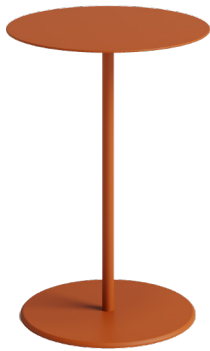

TiSan

Lamex

Product 产品	Desktop Diameter 直径 (mm)	Height 高度 (mm)	Color 颜色	Material 物料
Side Table 边几	350	550	Metal Leg 金属脚 Burnt Butter, Rooibos, Winter Dill, Deep Forest, Dusty Blue, Azurite, Rare Taupe, Dove Gray, Galaxy Black, Moon Sand 焦黄色, 红叶茶, 冬青色, 密林绿, 崧石蓝, 铜矿蓝, 稀土灰, 鸽子灰, 银河黑, 月光沙	Metal Powder Paint 金属喷粉

Round Side Table
圆形边几

Material Option

物料选择

Metal Powder Paint 金属喷粉

Remarks 备注:

There are 10 color scheme options for the metal material of the table. For details, please refer to the price book.

桌子金属物料共有10种颜色搭配方案，详情请参阅价格手册。