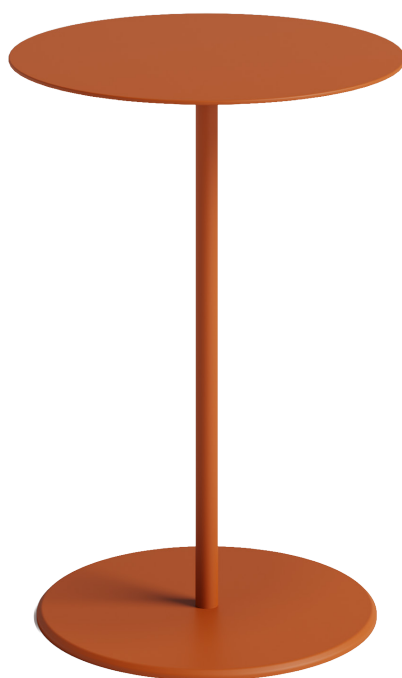

TiSan

Lamex

Product 产品	Desktop Diameter 直径 (mm)	Height 高度 (mm)	Color 颜色	Material 物料
Side Table 边几	350	550	Metal Leg 金属脚 Burnt Butter, Rooibos, Winter Dill, Deep Forest, Dusty Blue, Azurite, Rare Taupe, Dove Gray, Galaxy Black, Moon Sand 焦黄色, 红叶茶, 冬青色, 密林绿, 崧石蓝, 铜矿蓝, 稀土灰, 鸽子灰, 银河黑, 月光沙	Metal Powder Paint 金属喷粉

Round Side Table
圆形边几

Material Option

物料选择

Metal Powder Paint 金属喷粉

Remarks 备注:

There are 10 color scheme options for the metal material of the table. For details, please refer to the price book.

桌子金属物料共有10种颜色搭配方案，详情请参阅价格手册。