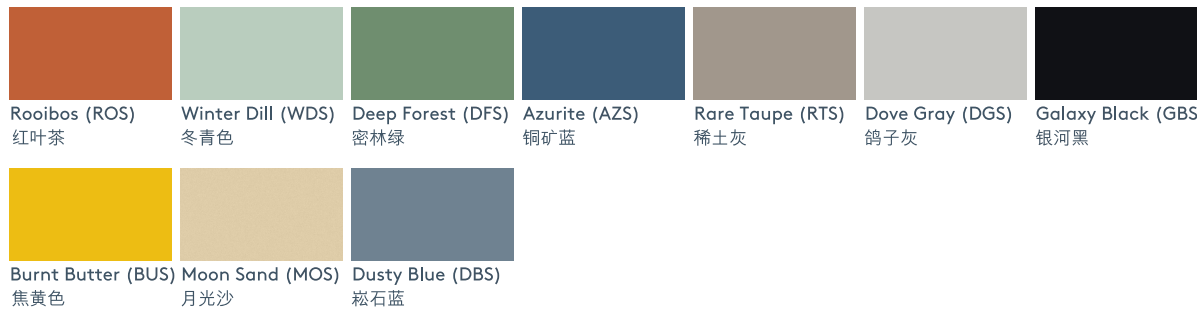

TiSan

Lamex

Product 产品	Desktop Diameter 直径 (mm)	Height 高度 (mm)	Color 颜色	Material 物料
Side Table 边几	350	550	Metal Leg 金属脚 Burnt Butter, Rooibos, Winter Dill, Deep Forest, Dusty Blue, Azurite, Rare Taupe, Dove Gray, Galaxy Black, Moon Sand 焦黄色, 红叶茶, 冬青色, 密林绿, 崧石蓝, 铜矿蓝, 稀土灰, 鸽子灰, 银河黑, 月光沙	Metal Powder Paint 金属喷粉

Round Side Table
圆形边几

Material Option

物料选择

Metal Powder Paint 金属喷粉

Remarks 备注:

There are 10 color scheme options for the metal material of the table. For details, please refer to the price book.

桌子金属物料共有10种颜色搭配方案，详情请参阅价格手册。